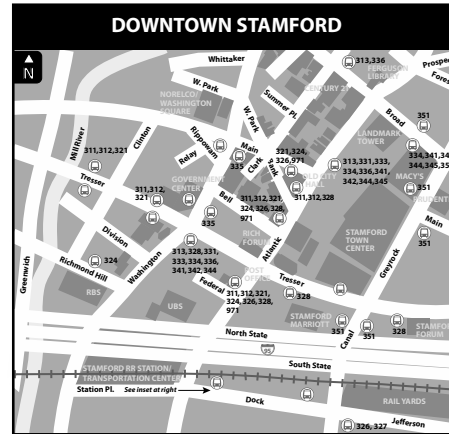

341 NORWALK 342 EAST MAIN STREET

Bus Schedule Effective March 25, 2018

- 341 Norwalk
- 341C Norwalk via NCC
- 342 East Main Street

TRANSFERS WITH OTHER TRANSIT SYSTEMS

Norwalk Transit

- CT*transit* buses accept Norwalk Transit 90-Minute, All Day, 7 Day & 31 Day passes at the WHEELS Hub, NCC, and along Van Buren & Connecticut Avenues in Norwalk traveling toward Stamford only.
- Customers using a Norwalk Transit pass to ride CT*transit* are not eligible for a CT*transit* transfer.
- Norwalk Transit passes are not valid for return travel from Stamford or Darien to Norwalk.
- Norwalk Transit buses accept CT*transit* transfers & 2 Hour passes only. CT*transit* customers using any other type of pass must request a transfer to use on Norwalk Transit.

GBT & Milford Transit (Coastal Link) HART (7-Link)

- CT*transit* buses accept GBT 90-Minute, All Day, 7 Day & 31 Day Ziptrip passes and HART or Milford Transit transfers at the WHEELS Hub only.
- Customers using a GBT Ziptrip pass or a HART or Milford Transit transfer to ride CT*transit* are not eligible for a CT*transit* transfer.
- GBT Ziptrip passes and HART/Milford Transit transfers are not valid for return travel from Stamford or Darien to Norwalk.
- GBT, HART & Milford Transit buses accept CT*transit* transfers & 2 Hour passes at the WHEELS Hub only. CT*transit* customers with any other type of valid pass must request a transfer to use on GBT, HART or Milford Transit.

- Free transfer at Norwalk WHEELS Hub:**
- 1-Hospital-West Norwalk
 - 3-Route 7-Glover
 - 4-West Rocks
 - 7-Norwalk High-Strawberry Hill
 - 8-East Norwalk-Beach
 - 9-South Norwalk-Woodward Ave
 - 10-South Norwalk-Ely Ave
 - 11-South Norwalk-NCC
 - 12-South Norwalk-Brien McMahon
 - 13-Hospital-NCC
 - Coastal Link: Norwalk/Milford
 - Route 7 Link: Norwalk/Danbury
- For route and schedule information, call (203) 852-0000 or visit www.norwalktransit.com