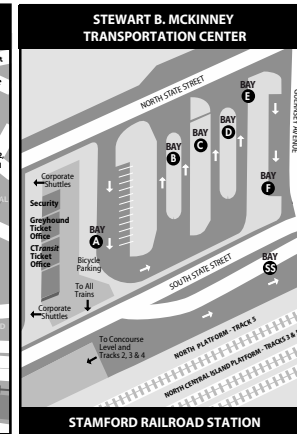

341 NORWALK 342 EAST MAIN STREET

Bus Schedule Effective March 25, 2018

- 341 Norwalk
- 341C Norwalk via NCC
- 342 East Main Street

TRANSFERS WITH OTHER TRANSIT SYSTEMS

Norwalk Transit

- CT*transit* buses accept Norwalk Transit 90-Minute, All Day, 7 Day & 31 Day passes at the WHEELS Hub, NCC, and along Van Buren & Connecticut Avenues in Norwalk traveling toward Stamford only.
- Customers using a Norwalk Transit pass to ride CT*transit* are not eligible for a CT*transit* transfer.
- Norwalk Transit passes are not valid for return travel from Stamford or Darien to Norwalk.
- Norwalk Transit buses accept CT*transit* transfers & 2 Hour passes only. CT*transit* customers using any other type of pass must request a transfer to use on Norwalk Transit.

GBT & Milford Transit (Coastal Link) HART (7-Link)

- CT*transit* buses accept GBT 90-Minute, All Day, 7 Day & 31 Day Ziptrip passes and HART or Milford Transit transfers at the WHEELS Hub only.
- Customers using a GBT Ziptrip pass or a HART or Milford Transit transfer to ride CT*transit* are not eligible for a CT*transit* transfer.
- GBT Ziptrip passes and HART/Milford Transit transfers are not valid for return travel from Stamford or Darien to Norwalk.
- GBT, HART & Milford Transit buses accept CT*transit* transfers & 2 Hour passes at the WHEELS Hub only. CT*transit* customers with any other type of valid pass must request a transfer to use on GBT, HART or Milford Transit.

- 971 I-BUS Express: Stamford/White Plains Greyhound to NYC/Boston
- A Stamford/White Plains Greyhound to NYC/Boston
- 313 West Broad Street
- B 321 West Avenue
- 324 Fairfield Avenue
- 326 Pacific Street
- C 328 Cove Road
- 331 High Ridge Road
- 333 Newfield Avenue
- 334 Hope Street
- D 335 Washington Boulevard
- 336 Long Ridge Road
- 331 Port Chester
- 312 West Main Street
- E 341 Norwalk
- 342 East Main Street
- 344 Glenbrook Road
- 345 NCC Flyer
- F 327 Shippan Avenue
- S 351 Stamford Connector: Downtown Loop