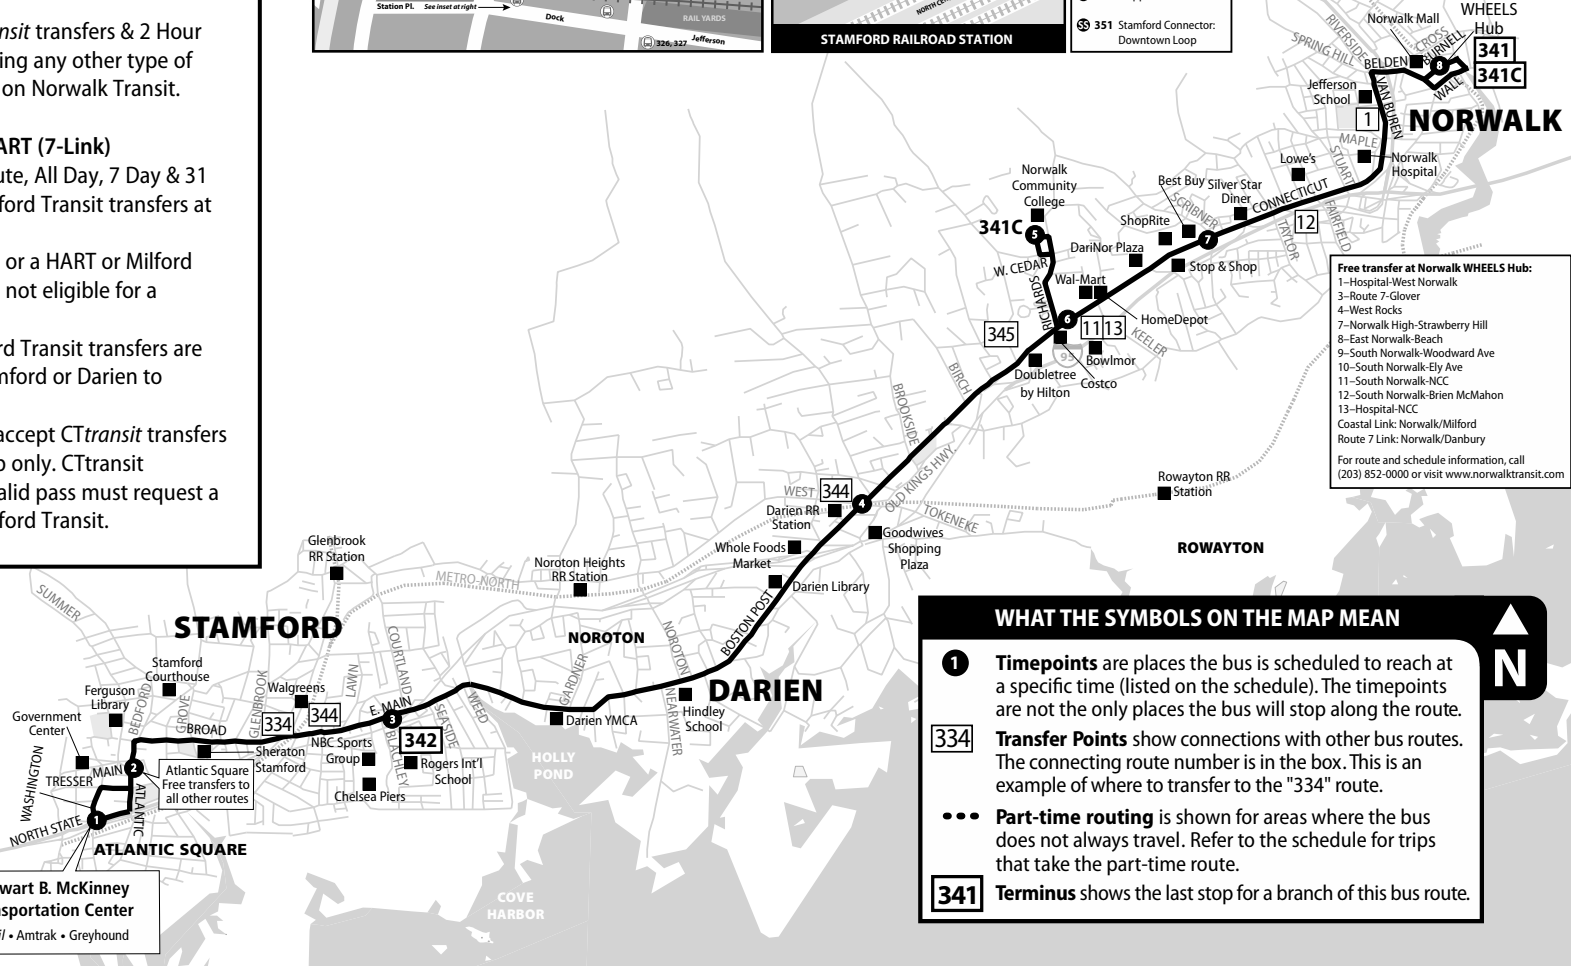

341 NORWALK 342 EAST MAIN STREET

Bus Schedule Effective March 25, 2018

- 341 Norwalk
- 341C Norwalk via NCC
- 342 East Main Street

TRANSFERS WITH OTHER TRANSIT SYSTEMS

Norwalk Transit

- CT*transit* buses accept Norwalk Transit 90-Minute, All Day, 7 Day & 31 Day passes at the WHEELS Hub, NCC, and along Van Buren & Connecticut Avenues in Norwalk traveling toward Stamford only.
- Customers using a Norwalk Transit pass to ride CT*transit* are not eligible for a CT*transit* transfer.
- Norwalk Transit passes are not valid for return travel from Stamford or Darien to Norwalk.
- Norwalk Transit buses accept CT*transit* transfers & 2 Hour passes only. CT*transit* customers using any other type of pass must request a transfer to use on Norwalk Transit.

- Free transfer at Norwalk WHEELS Hub:**
- 1-Hospital-West Norwalk
 - 3-Route 7-Glover
 - 4-West Rocks
 - 7-Norwalk High-Strawberry Hill
 - 8-East Norwalk-Beach
 - 9-South Norwalk-Woodward Ave
 - 10-South Norwalk-Ely Ave
 - 11-South Norwalk-NCC
 - 12-South Norwalk-Brien McMahon
 - 13-Hospital-NCC
 - Coastal Link: Norwalk/Milford
 - Route 7 Link: Norwalk/Danbury
- For route and schedule information, call (203) 852-0000 or visit www.norwalktransit.com

WHAT THE SYMBOLS ON THE MAP MEAN

- 1** Timepoints are places the bus is scheduled to reach at a specific time (listed on the schedule). The timepoints are not the only places the bus will stop along the route.
- 334** Transfer Points show connections with other bus routes. The connecting route number is in the box. This is an example of where to transfer to the "334" route.
- Part-time routing is shown for areas where the bus does not always travel. Refer to the schedule for trips that take the part-time route.
- 341** Terminus shows the last stop for a branch of this bus route.