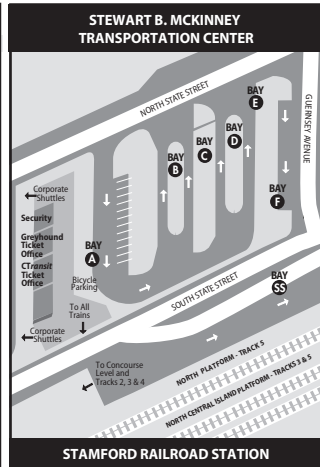

341 STAMFORD / NORWALK

Bus Schedule Effective August 14, 2016

- 341 Norwalk
- 341C Norwalk via NCC
- 342 East Main Street

- 971 I-BUS Express: Stamford/White Plains Greyhound to NYC/Boston
- A 313 West Broad Street
- B 321 West Avenue
- C 324 Fairfield Avenue
- D 326 Pacific Street
- E 328 Cove Road
- F 331 High Ridge Road
- G 333 Newfield Avenue
- H 334 Hope Street
- I 335 Washington Boulevard
- J 336 Long Ridge Road
- K 331 Port Chester
- L 312 West Main Street
- M 341 Norwalk
- N 342 East Main Street
- O 344 Glenbrook Road
- P 345 NCC Flyer
- Q 327 Shippan Avenue
- R 351 Stamford Connector: Downtown Loop