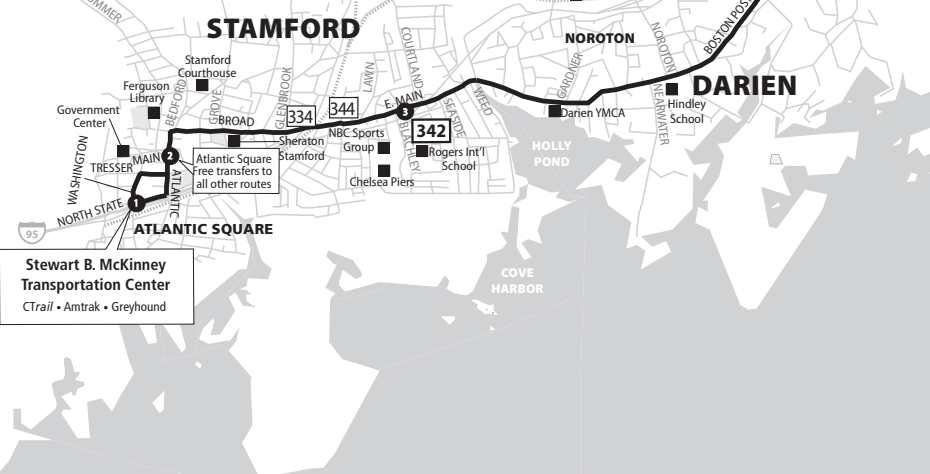

WHAT THE SYMBOLS ON THE MAP MEAN

- **1** **Timepoints** are places the bus is scheduled to reach at a specific time (listed on the schedule). The timepoints are not the only places the bus will stop along the route.
- **334** **Transfer Points** show connections with other bus routes. The connecting route number is in the box. This is an example of where to transfer to the "334" route.
- **...** **Part-time routing** is shown for areas where the bus does not always travel. Refer to the schedule for trips that take the part-time route.
- **341** **Terminus** shows the last stop for a branch of this bus route.

Stewart B. McKinney Transportation Center
CTrail • Amtrak • Greyhound