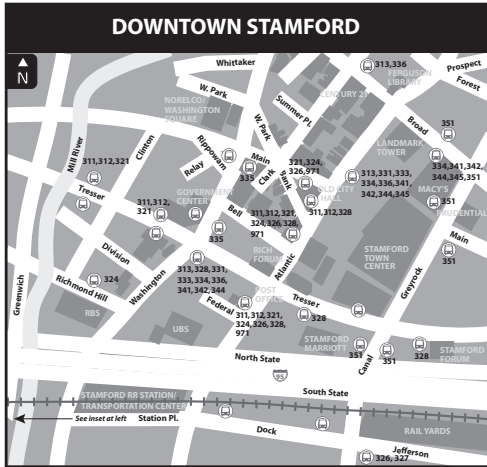

341 STAMFORD / NORWALK

Bus Schedule Effective August 14, 2016

- 341 Norwalk
- 341C Norwalk via NCC
- 342 East Main Street

- 971 I-BUS Express: Stamford/White Plains Greyhound to NYC/Boston
- A 313 West Broad Street
- B 321 West Avenue
- C 324 Fairfield Avenue
- D 326 Pacific Street
- E 328 Cove Road
- F 331 High Ridge Road
- G 333 Newfield Avenue
- H 334 Hope Street
- I 335 Washington Boulevard
- J 336 Long Ridge Road
- K 331 Port Chester
- L 312 West Main Street
- M 341 Norwalk
- N 342 East Main Street
- O 344 Glenbrook Road
- P 345 NCC Flyer
- Q 327 Shippan Avenue
- R 351 Stamford Connector: Downtown Loop