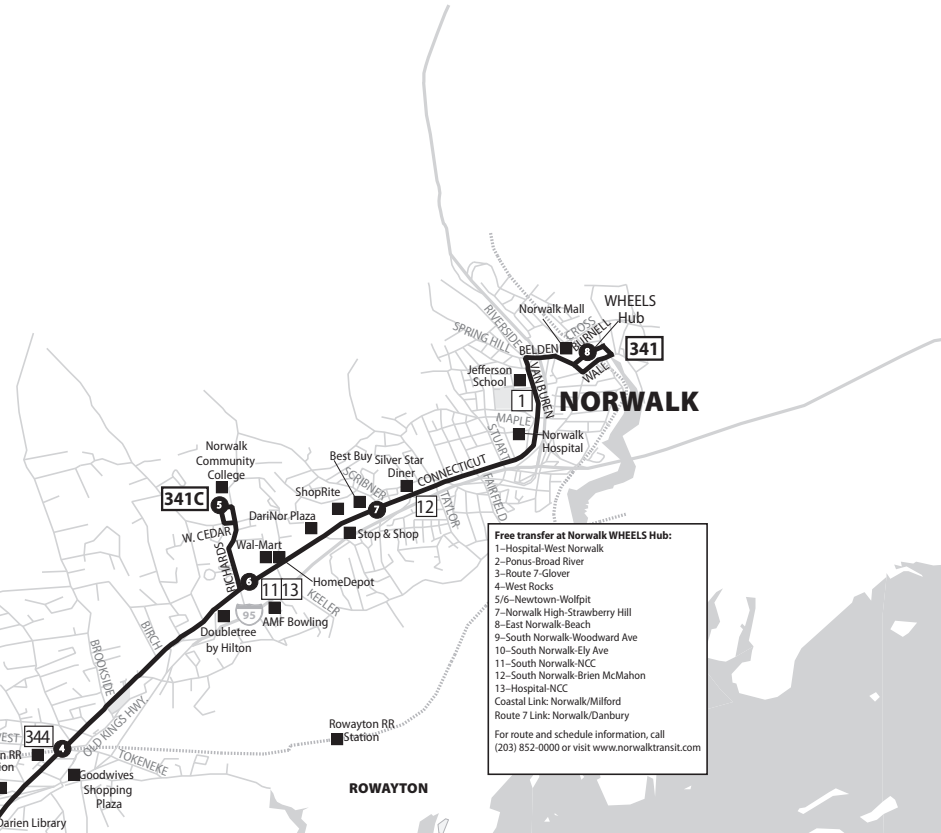

WHAT THE SYMBOLS ON THE MAP MEAN

- **1** **Timepoints** are places the bus is scheduled to reach at a specific time (listed on the schedule). The timepoints are not the only places the bus will stop along the route.
- **334** **Transfer Points** show connections with other bus routes. The connecting route number is in the box. This is an example of where to transfer to the "334" route.
- **...** **Part-time routing** is shown for areas where the bus does not always travel. Refer to the schedule for trips that take the part-time route.
- **341** **Terminus** shows the last stop for a branch of this bus route.

Stewart B. McKinney Transportation Center
CTrail • Amtrak • Greyhound