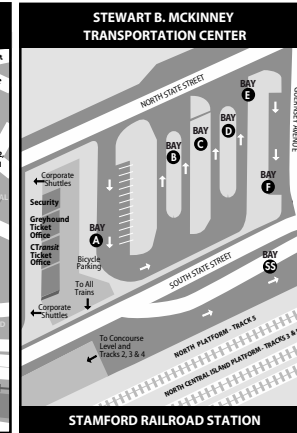

341 STAMFORD / NORWALK

- 341 Norwalk
- 341C Norwalk via NCC
- 342 East Main Street

Bus Schedule Effective March 19, 2017

TRANSFERS WITH OTHER TRANSIT SYSTEMS

Norwalk Transit

- CTtransit buses accept Norwalk Transit 90-Minute, All Day, 7 Day & 31 Day passes at the WHEELS Hub, NCC, and along Van Buren & Connecticut Avenues in Norwalk traveling toward Stamford only.
- Customers using a Norwalk Transit pass to ride CTtransit are not eligible for a CTtransit transfer.
- Norwalk Transit passes are not valid for return travel from Stamford or Darien to Norwalk.
- Norwalk Transit buses accept CTtransit transfers & 2 Hour passes only. CTtransit customers using any other type of pass must request a transfer to use on Norwalk Transit.

- 971 I-BUS Express: Stamford/White Plains Greyhound to NYC/Boston
- 313 West Broad Street
- 321 West Avenue
- 324 Fairfield Avenue
- 326 Pacific Street
- 328 Cove Road
- 331 High Ridge Road
- 333 Newfield Avenue
- 334 Hope Street
- 335 Washington Boulevard
- 336 Long Ridge Road
- 331 Port Chester
- 312 West Main Street
- 341 Norwalk
- 342 East Main Street
- 344 Glenbrook Road
- 345 NCC Flyer
- 327 Shippan Avenue
- 351 Stamford Connector: Downtown Loop

- Free transfer at Norwalk WHEELS Hub:**
- 1-Hospital-West Norwalk
 - 3-Route 7-Glover
 - 4-West Rocks
 - 7-Norwalk High-Strawberry Hill
 - 8-East Norwalk-Beach
 - 9-South Norwalk-Woodward Ave
 - 10-South Norwalk-Ely Ave
 - 11-South Norwalk-NCC
 - 12-South Norwalk-Brien McMahon
 - 13-Hospital-NCC
- Coastal Link: Norwalk/Milford
Route 7 Link: Norwalk/Danbury
- For route and schedule information, call (203) 852-0000 or visit www.norwalktransit.com