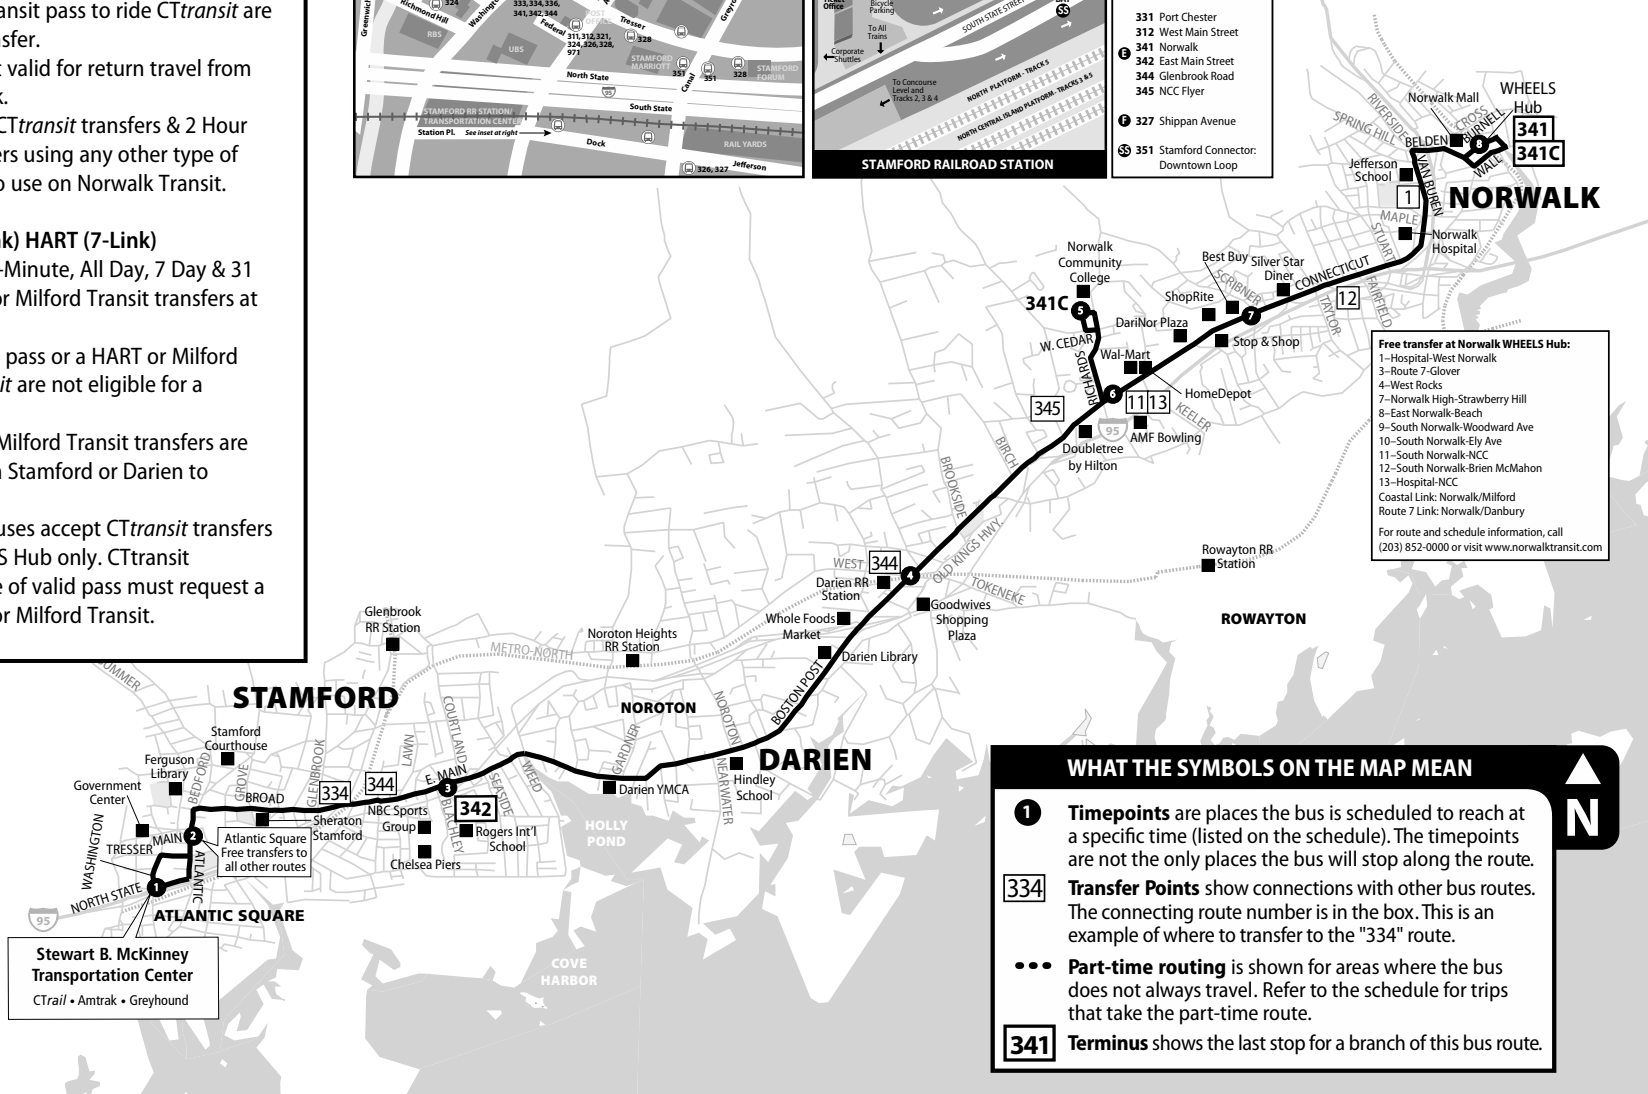

GBT & Milford Transit (Coastal Link) HART (7-Link)

- CTtransit buses accept GBT 90-Minute, All Day, 7 Day & 31 Day Ziptrip passes and HART or Milford Transit transfers at the WHEELS Hub only.
- Customers using a GBT Ziptrip pass or a HART or Milford Transit transfer to ride CTtransit are not eligible for a CTtransit transfer.
- GBT Ziptrip passes and HART/Milford Transit transfers are not valid for return travel from Stamford or Darien to Norwalk.
- GBT, HART & Milford Transit buses accept CTtransit transfers & 2 Hour passes at the WHEELS Hub only. CTtransit customers with any other type of valid pass must request a transfer to use on GBT, HART or Milford Transit.

- Free transfer at Norwalk WHEELS Hub:**
- 1-Hospital-West Norwalk
 - 3-Route 7-Glover
 - 4-West Rocks
 - 7-Norwalk High-Strawberry Hill
 - 8-East Norwalk-Beach
 - 9-South Norwalk-Woodward Ave
 - 10-South Norwalk-Ely Ave
 - 11-South Norwalk-NCC
 - 12-South Norwalk-Brien McMahon
 - 13-Hospital-NCC
- Coastal Link: Norwalk/Milford
Route 7 Link: Norwalk/Danbury
- For route and schedule information, call (203) 852-0000 or visit www.norwalktransit.com

WHAT THE SYMBOLS ON THE MAP MEAN

- 1** **Timepoints** are places the bus is scheduled to reach at a specific time (listed on the schedule). The timepoints are not the only places the bus will stop along the route.
- 334** **Transfer Points** show connections with other bus routes. The connecting route number is in the box. This is an example of where to transfer to the "334" route.
- ...** **Part-time routing** is shown for areas where the bus does not always travel. Refer to the schedule for trips that take the part-time route.
- 341** **Terminus** shows the last stop for a branch of this bus route.