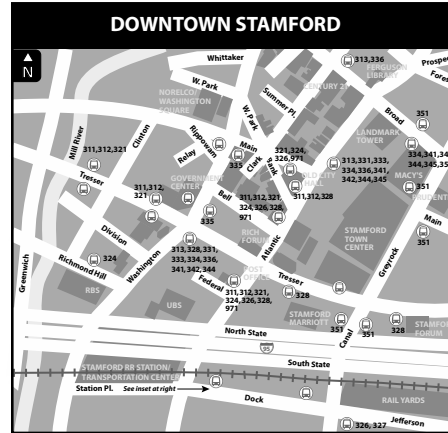

341 STAMFORD / NORWALK

- 341 Norwalk
- 341C Norwalk via NCC
- 342 East Main Street

Bus Schedule Effective March 19, 2017

TRANSFERS WITH OTHER TRANSIT SYSTEMS

Norwalk Transit

- CTtransit buses accept Norwalk Transit 90-Minute, All Day, 7 Day & 31 Day passes at the WHEELS Hub, NCC, and along Van Buren & Connecticut Avenues in Norwalk traveling toward Stamford only.
- Customers using a Norwalk Transit pass to ride CTtransit are not eligible for a CTtransit transfer.
- Norwalk Transit passes are not valid for return travel from Stamford or Darien to Norwalk.
- Norwalk Transit buses accept CTtransit transfers & 2 Hour passes only. CTtransit customers using any other type of pass must request a transfer to use on Norwalk Transit.

GBT & Milford Transit (Coastal Link) HART (7-Link)

- CTtransit buses accept GBT 90-Minute, All Day, 7 Day & 31 Day Ziptrip passes and HART or Milford Transit transfers at the WHEELS Hub only.
- Customers using a GBT Ziptrip pass or a HART or Milford Transit transfer to ride CTtransit are not eligible for a CTtransit transfer.
- GBT Ziptrip passes and HART/Milford Transit transfers are not valid for return travel from Stamford or Darien to Norwalk.
- GBT, HART & Milford Transit buses accept CTtransit transfers & 2 Hour passes at the WHEELS Hub only. CTtransit customers with any other type of valid pass must request a transfer to use on GBT, HART or Milford Transit.

- Free transfer at Norwalk WHEELS Hub:**
- 1-Hospital-West Norwalk
 - 3-Route 7-Glover
 - 4-West Rocks
 - 7-Norwalk High-Strawberry Hill
 - 8-East Norwalk-Beach
 - 9-South Norwalk-Woodward Ave
 - 10-South Norwalk-Ely Ave
 - 11-South Norwalk-NCC
 - 12-South Norwalk-Brien McMahon
 - 13-Hospital-NCC
- Coastal Link: Norwalk/Milford
Route 7 Link: Norwalk/Danbury
- For route and schedule information, call (203) 852-0000 or visit www.norwalktransit.com