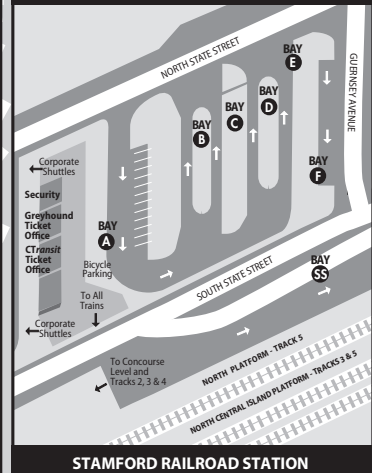

344 GLENBROOK ROAD

344 Darien via Glenbrook-Noroton Heights

Bus Schedule Effective August 14, 2016

WHAT THE SYMBOLS ON THE MAP MEAN

- 1** Timepoints are places the bus is scheduled to reach at a specific time (listed on the schedule). The timepoints are not the only places the bus will stop along the route.
- 341** Transfer Points show connections with other bus routes. The connecting route number is in the box. This is an example of where to transfer to the "341" route.
- ... Part-time routing is shown for areas where the bus does not always travel. Refer to the schedule for trips that take the part-time route.
- 344** Terminus shows the last stop for a branch of this bus route.

DOWNTOWN STAMFORD

STEWART B. MCKINNEY TRANSPORTATION CENTER

- A** 971 I-BUS Express: Stamford/White Plains Greyhound to NYC/Boston
- B** 313 West Broad Street
- B** 321 West Avenue
- B** 324 Fairfield Avenue
- B** 326 Pacific Street
- C** 328 Cove Road
- C** 331 High Ridge Road
- D** 333 Newfield Avenue
- D** 334 Hope Street
- D** 335 Washington Boulevard
- D** 336 Long Ridge Road
- E** 331 Port Chester
- E** 312 West Main Street
- E** 341 Norwalk
- E** 342 East Main Street
- E** 344 Glenbrook Road
- E** 345 NCC Flyer
- F** 327 Shippan Avenue
- SS** 351 Stamford Connector: Downtown Loop