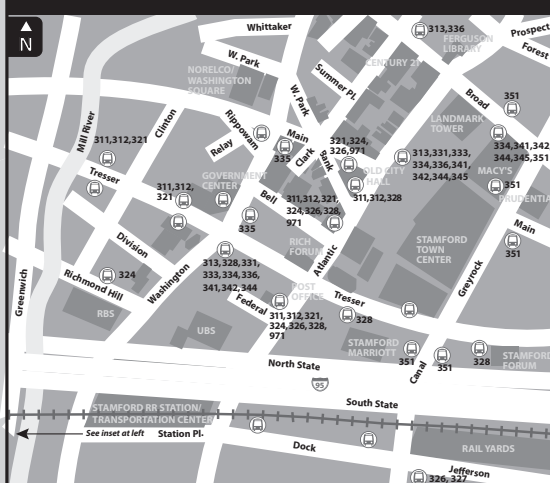

344 GLENBROOK ROAD

344 Darien via Glenbrook-Noroton Heights

Bus Schedule Effective August 14, 2016

WHAT THE SYMBOLS ON THE MAP MEAN

- 1** Timepoints are places the bus is scheduled to reach at a specific time (listed on the schedule). The timepoints are not the only places the bus will stop along the route.
- 341** Transfer Points show connections with other bus routes. The connecting route number is in the box. This is an example of where to transfer to the "341" route.
- ... Part-time routing is shown for areas where the bus does not always travel. Refer to the schedule for trips that take the part-time route.
- 344** Terminus shows the last stop for a branch of this bus route.

DOWNTOWN STAMFORD

STEWART B. MCKINNEY TRANSPORTATION CENTER

- A** 971 I-BUS Express: Stamford/White Plains Greyhound to NYC/Boston
- B** 313 West Broad Street
- B** 321 West Avenue
- B** 324 Fairfield Avenue
- B** 326 Pacific Street
- C** 328 Cove Road
- C** 331 High Ridge Road
- D** 333 Newfield Avenue
- D** 334 Hope Street
- D** 335 Washington Boulevard
- D** 336 Long Ridge Road
- E** 331 Port Chester
- E** 312 West Main Street
- E** 341 Norwalk
- E** 342 East Main Street
- E** 344 Glenbrook Road
- E** 345 NCC Flyer
- F** 327 Shippan Avenue
- SS** 351 Stamford Connector: Downtown Loop