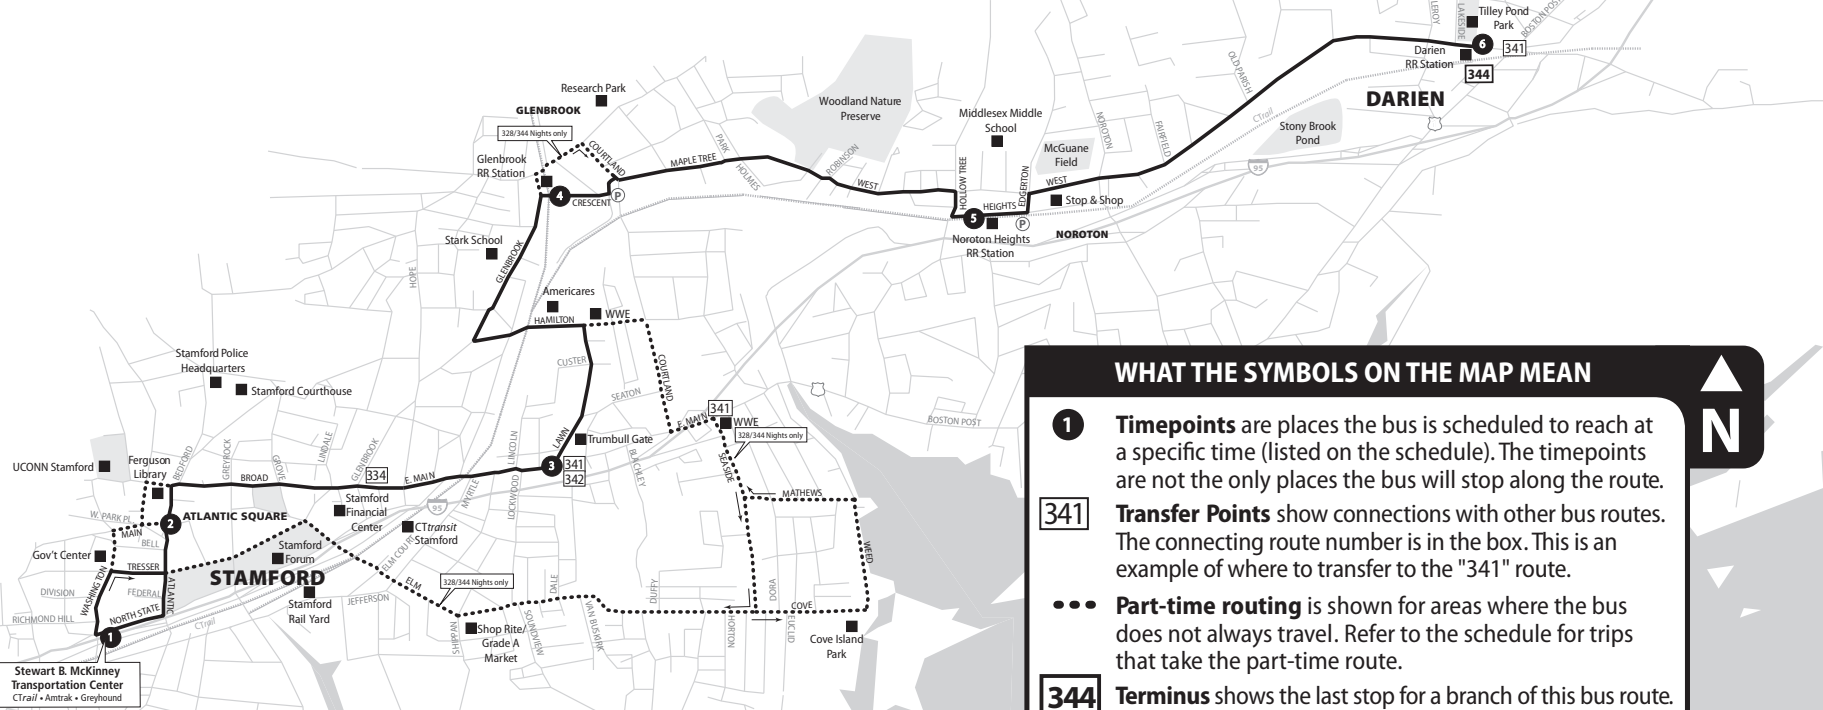

344 GLENBROOK ROAD

344 Darien via Glenbrook-Noroton Heights

Bus Schedule Effective August 14, 2016

WHAT THE SYMBOLS ON THE MAP MEAN

- 1** Timepoints are places the bus is scheduled to reach at a specific time (listed on the schedule). The timepoints are not the only places the bus will stop along the route.
- 341** Transfer Points show connections with other bus routes. The connecting route number is in the box. This is an example of where to transfer to the "341" route.
- ... Part-time routing is shown for areas where the bus does not always travel. Refer to the schedule for trips that take the part-time route.
- 344** Terminus shows the last stop for a branch of this bus route.

DOWNTOWN STAMFORD

STEWART B. MCKINNEY TRANSPORTATION CENTER

- A** 971 I-BUS Express: Stamford/White Plains Greyhound to NYC/Boston
- B** 313 West Broad Street
- B** 321 West Avenue
- B** 324 Fairfield Avenue
- B** 326 Pacific Street
- C** 328 Cove Road
- C** 331 High Ridge Road
- D** 333 Newfield Avenue
- D** 334 Hope Street
- D** 335 Washington Boulevard
- D** 336 Long Ridge Road
- E** 331 Port Chester
- E** 312 West Main Street
- E** 341 Norwalk
- E** 342 East Main Street
- E** 344 Glenbrook Road
- E** 345 NCC Flyer
- F** 327 Shippan Avenue
- SS** 351 Stamford Connector: Downtown Loop