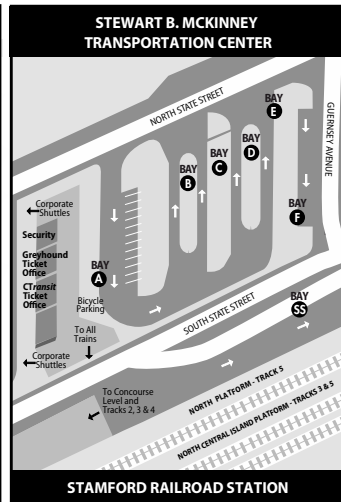

345 NCC FLYER

Bus Schedule Effective March 19, 2017

345X NCC via I-95

- A** 971 I-BUS Express: Stamford/White Plains Greyhound to NYC/Boston
- B** 313 West Broad Street
- C** 321 West Avenue
- D** 324 Fairfield Avenue
- E** 326 Pacific Street
- F** 328 Cove Road
- G** 331 High Ridge Road
- H** 333 Newfield Avenue
- I** 334 Hope Street
- J** 335 Washington Boulevard
- K** 336 Long Ridge Road
- L** 331 Port Chester
- M** 312 West Main Street
- N** 341 Norwalk
- O** 342 East Main Street
- P** 344 Glenbrook Road
- Q** 345 NCC Flyer
- R** 327 Shippan Avenue
- S** 351 Stamford Connector: Downtown Loop

RAILROAD CONNECTIONS

Stamford Transportation Center
 CTrail New Haven Line (Metro-North)
 CTrail Shore Line East
 Amtrak

For train schedule & fare information:
 CTrail New Haven Line
 877-690-5114 • www.mta.info/mnr
 CTrail Shore Line East
 877-CT-RIDES • www.shorelineeast.com
 Amtrak
 800-USA-RAIL • www.mta.info/mnr

TRANSFERS WITH OTHER TRANSIT SYSTEMS

Norwalk Transit

- CTtransit buses accept Norwalk Transit 90-Minute, All Day, 7 Day & 31 Day passes at NCC in Norwalk traveling toward Stamford only.
- Customers using a Norwalk Transit pass to ride CTtransit are not eligible for a CTtransit transfer.
- Norwalk Transit passes are not valid for return travel from Stamford or Darien to Norwalk.
- Norwalk Transit buses accept CTtransit transfers & 2 Hour passes only. CTtransit customers using any other type of pass must request a transfer to use on Norwalk Transit.

WHAT THE SYMBOLS ON THE MAP MEAN

- 1** Timepoints are places the bus is scheduled to reach at a specific time (listed on the schedule). The timepoints are not the only places the bus will stop along the route.
- 341** Transfer Points show connections with other bus routes. The connecting route number is in the box. This is an example of where to transfer to the "341" route.