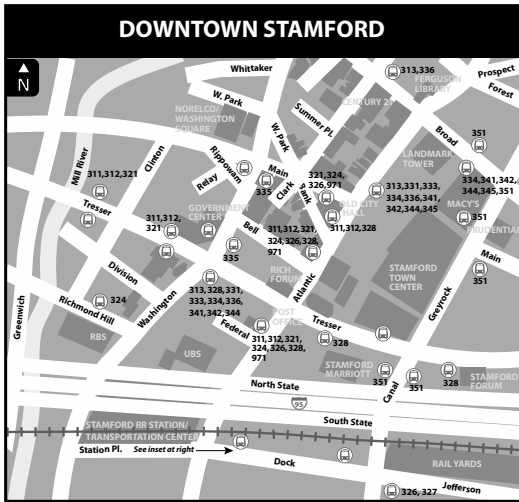

345 NCC FLYER

Bus Schedule Effective March 19, 2017

345X NCC via I-95

- A** 971 I-BUS Express: Stamford/White Plains Greyhound to NYC/Boston
- B** 313 West Broad Street
- C** 321 West Avenue
- D** 324 Fairfield Avenue
- E** 326 Pacific Street
- F** 328 Cove Road
- G** 331 High Ridge Road
- H** 333 Newfield Avenue
- I** 334 Hope Street
- J** 335 Washington Boulevard
- K** 336 Long Ridge Road
- L** 331 Port Chester
- M** 312 West Main Street
- N** 341 Norwalk
- O** 342 East Main Street
- P** 344 Glenbrook Road
- Q** 345 NCC Flyer
- R** 327 Shippan Avenue
- S** 351 Stamford Connector: Downtown Loop

RAILROAD CONNECTIONS

Stamford Transportation Center
 CTrail New Haven Line (Metro-North)
 CTrail Shore Line East
 Amtrak

For train schedule & fare information:
 CTrail New Haven Line
 877-690-5114 • www.mta.info/mnr
 CTrail Shore Line East
 877-CT-RIDES • www.shorelineeast.com
 Amtrak
 800-USA-RAIL • www.mta.info/mnr

TRANSFERS WITH OTHER TRANSIT SYSTEMS

Norwalk Transit

- CTtransit buses accept Norwalk Transit 90-Minute, All Day, 7 Day & 31 Day passes at NCC in Norwalk traveling toward Stamford only.
- Customers using a Norwalk Transit pass to ride CTtransit are not eligible for a CTtransit transfer.
- Norwalk Transit passes are not valid for return travel from Stamford or Darien to Norwalk.
- Norwalk Transit buses accept CTtransit transfers & 2 Hour passes only. CTtransit customers using any other type of pass must request a transfer to use on Norwalk Transit.

WHAT THE SYMBOLS ON THE MAP MEAN

- 1** Timepoints are places the bus is scheduled to reach at a specific time (listed on the schedule). The timepoints are not the only places the bus will stop along the route.
- 341** Transfer Points show connections with other bus routes. The connecting route number is in the box. This is an example of where to transfer to the "341" route.