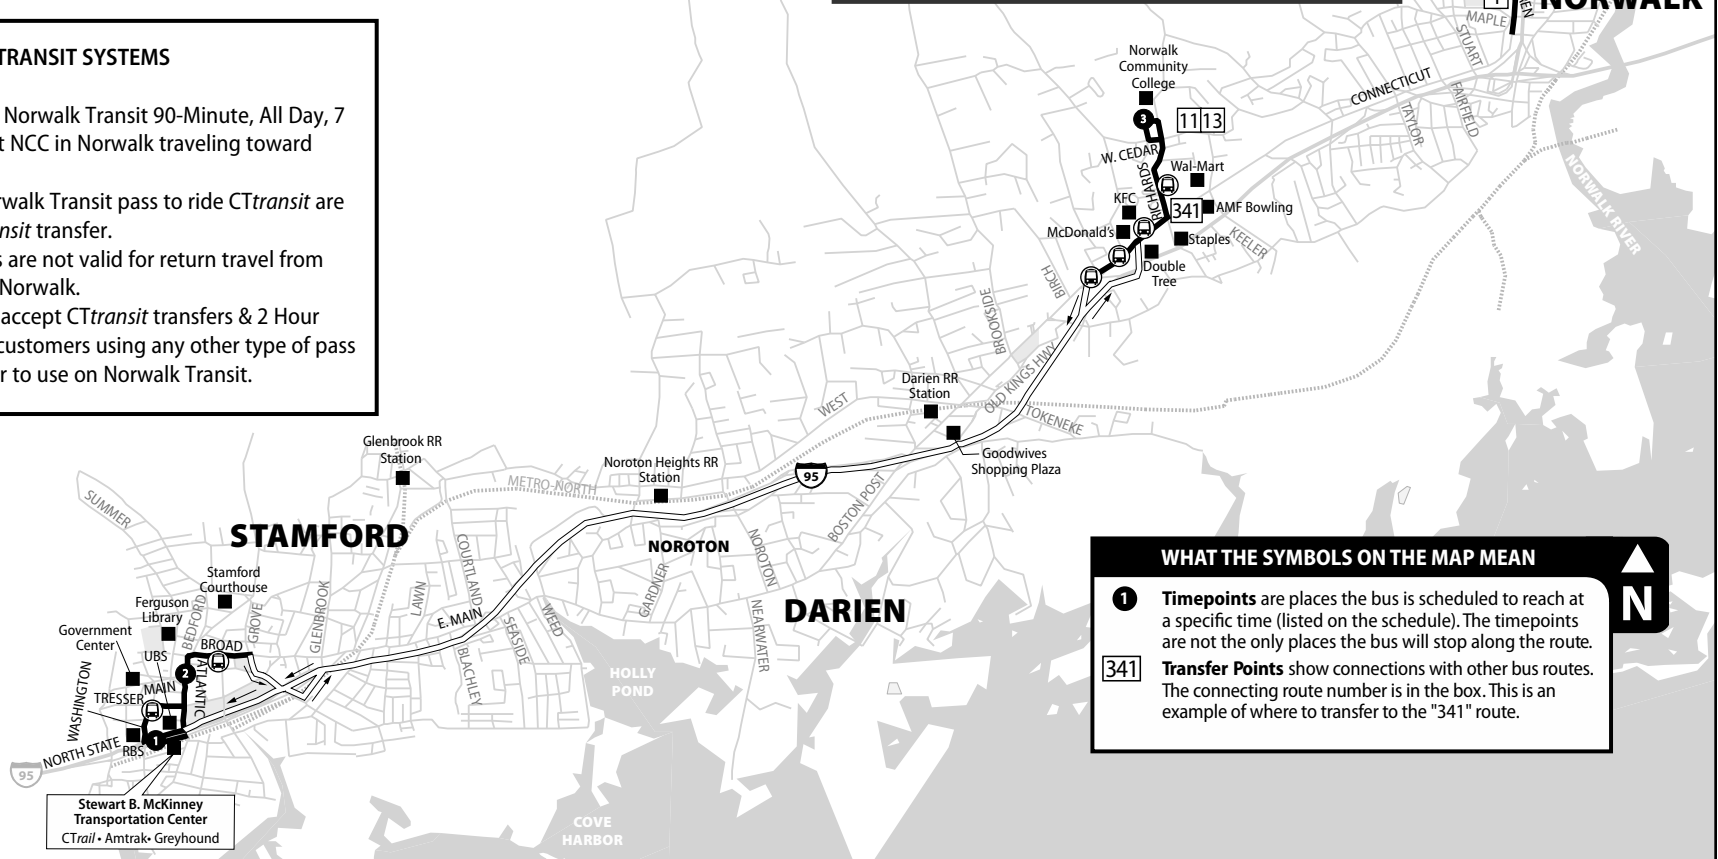

345 NCC FLYER

Bus Schedule Effective March 19, 2017

345X NCC via I-95

- A** 971 I-BUS Express: Stamford/White Plains Greyhound to NYC/Boston
- B** 313 West Broad Street
- C** 321 West Avenue
- D** 324 Fairfield Avenue
- E** 326 Pacific Street
- F** 328 Cove Road
- G** 331 High Ridge Road
- H** 333 Newfield Avenue
- I** 334 Hope Street
- J** 335 Washington Boulevard
- K** 336 Long Ridge Road
- L** 331 Port Chester
- M** 312 West Main Street
- N** 341 Norwalk
- O** 342 East Main Street
- P** 344 Glenbrook Road
- Q** 345 NCC Flyer
- R** 327 Shippan Avenue
- S** 351 Stamford Connector: Downtown Loop

RAILROAD CONNECTIONS

Stamford Transportation Center
 CTrail New Haven Line (Metro-North)
 CTrail Shore Line East
 Amtrak

For train schedule & fare information:
 CTrail New Haven Line
 877-690-5114 • www.mta.info/mnr
 CTrail Shore Line East
 877-CT-RIDES • www.shorelineeast.com
 Amtrak
 800-USA-RAIL • www.mta.info/mnr

TRANSFERS WITH OTHER TRANSIT SYSTEMS

Norwalk Transit

- CTtransit buses accept Norwalk Transit 90-Minute, All Day, 7 Day & 31 Day passes at NCC in Norwalk traveling toward Stamford only.
- Customers using a Norwalk Transit pass to ride CTtransit are not eligible for a CTtransit transfer.
- Norwalk Transit passes are not valid for return travel from Stamford or Darien to Norwalk.
- Norwalk Transit buses accept CTtransit transfers & 2 Hour passes only. CTtransit customers using any other type of pass must request a transfer to use on Norwalk Transit.

WHAT THE SYMBOLS ON THE MAP MEAN

- 1** Timepoints are places the bus is scheduled to reach at a specific time (listed on the schedule). The timepoints are not the only places the bus will stop along the route.
- 341** Transfer Points show connections with other bus routes. The connecting route number is in the box. This is an example of where to transfer to the "341" route.