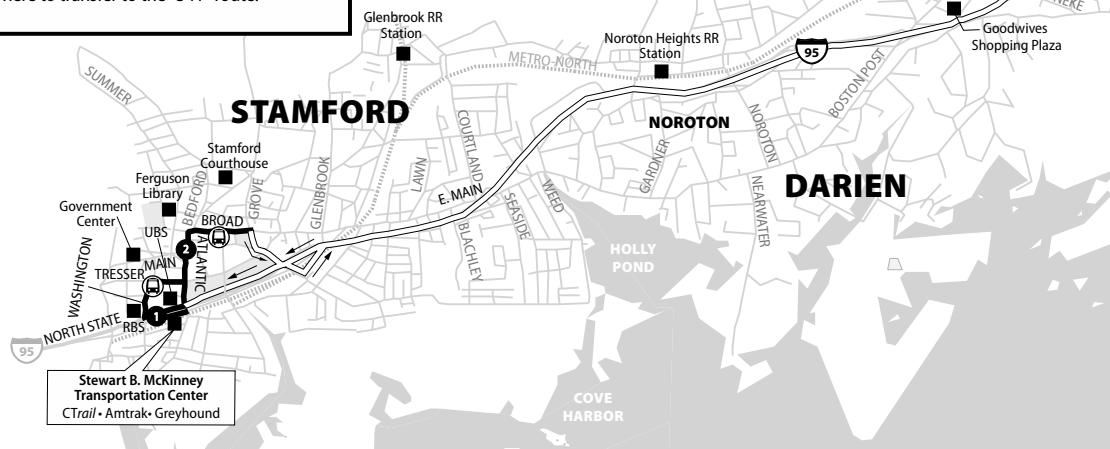

TRANSFERS WITH OTHER TRANSIT SYSTEMS

Norwalk Transit

- CTransit buses accept Norwalk Transit 90-Minute, All Day, 7 Day & 31 Day passes at NCC in Norwalk traveling toward Stamford only.
- Customers using a Norwalk Transit pass to ride CTransit are not eligible for a CTransit transfer.
- Norwalk Transit passes are not valid for return travel from Stamford or Darien to Norwalk.
- Norwalk Transit buses accept CTransit transfers & 2 Hour passes only. CTransit customers using any other type of pass must request a transfer to use on Norwalk Transit.

WHAT THE SYMBOLS ON THE MAP MEAN

1 **Timepoints** are places the bus is scheduled to reach at a specific time (listed on the schedule). The timepoints are not the only places the bus will stop along the route.

341 **Transfer Points** show connections with other bus routes. The connecting route number is in the box. This is an example of where to transfer to the "341" route.

RAILROAD CONNECTIONS

Stamford Transportation Center
 CTrail New Haven Line (Metro-North)
 CTrail Shore Line East
 Amtrak

For train schedule & fare information:

CTrail New Haven Line
 877-690-5114 • www.mta.info/mnr

CTrail Shore Line East
 877-CT-RIDES • www.shorelineeast.com

Amtrak
 800-USA-RAIL • www.mta.info/mnr