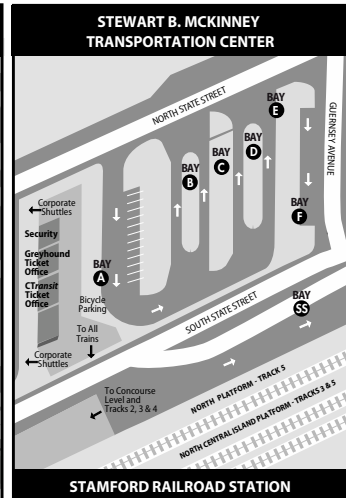

345 NCC FLYER

345X NCC via I-95

Bus Schedule Effective March 19, 2017

- 971 I-BUS Express: Stamford/White Plains Greyhound to NYC/Boston
- A** 313 West Broad Street
- B** 321 West Avenue
- C** 324 Fairfield Avenue
- D** 326 Pacific Street
- E** 328 Cove Road
- F** 331 High Ridge Road
- G** 333 Newfield Avenue
- H** 334 Hope Street
- I** 335 Washington Boulevard
- J** 336 Long Ridge Road
- K** 331 Port Chester
- L** 312 West Main Street
- M** 341 Norwalk
- N** 342 East Main Street
- O** 344 Glenbrook Road
- P** 345 NCC Flyer
- S** 327 Shippan Avenue
- SS** 351 Stamford Connector: Downtown Loop

WHAT THE SYMBOLS ON THE MAP MEAN

1 **Timepoints** are places the bus is scheduled to reach at a specific time (listed on the schedule). The timepoints are not the only places the bus will stop along the route.

341 **Transfer Points** show connections with other bus routes. The connecting route number is in the box. This is an example of where to transfer to the "341" route.

RAILROAD CONNECTIONS

Stamford Transportation Center
 CTrail New Haven Line (Metro-North)
 CTrail Shore Line East
 Amtrak

For train schedule & fare information:

CTrail New Haven Line
 877-690-5114 • www.mta.info/mnr

CTrail Shore Line East
 877-CT-RIDES • www.shorelineeast.com

Amtrak
 800-USA-RAIL • www.mta.info/mnr