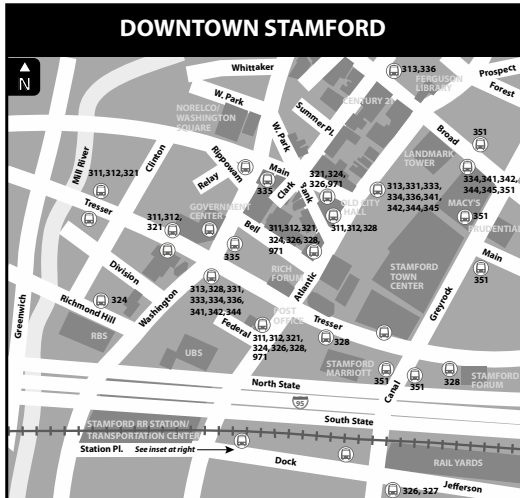

345 NCC FLYER

345X NCC via I-95

Bus Schedule Effective March 19, 2017

- 971 I-BUS Express: Stamford/White Plains Greyhound to NYC/Boston
- A** 313 West Broad Street
- B** 321 West Avenue
- C** 324 Fairfield Avenue
- D** 326 Pacific Street
- E** 328 Cove Road
- F** 331 High Ridge Road
- G** 333 Newfield Avenue
- H** 334 Hope Street
- I** 335 Washington Boulevard
- J** 336 Long Ridge Road
- K** 331 Port Chester
- L** 312 West Main Street
- M** 341 Norwalk
- N** 342 East Main Street
- O** 344 Glenbrook Road
- P** 345 NCC Flyer
- S** 327 Shippan Avenue
- SS** 351 Stamford Connector: Downtown Loop

TRANSFERS WITH OTHER TRANSIT SYSTEMS

Norwalk Transit

- CTransit buses accept Norwalk Transit 90-Minute, All Day, 7 Day & 31 Day passes at NCC in Norwalk traveling toward Stamford only.
- Customers using a Norwalk Transit pass to ride CTransit are not eligible for a CTransit transfer.
- Norwalk Transit passes are not valid for return travel from Stamford or Darien to Norwalk.
- Norwalk Transit buses accept CTransit transfers & 2 Hour passes only. CTransit customers using any other type of pass must request a transfer to use on Norwalk Transit.

WHAT THE SYMBOLS ON THE MAP MEAN

1 **Timepoints** are places the bus is scheduled to reach at a specific time (listed on the schedule). The timepoints are not the only places the bus will stop along the route.