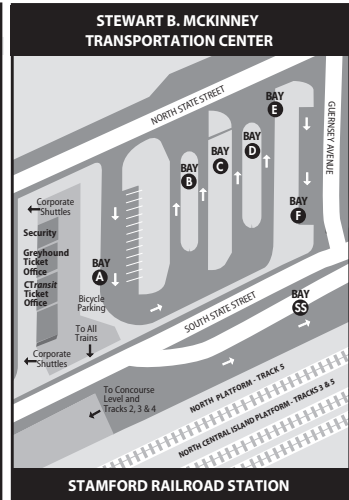

# 345 NCC FLYER

Bus Schedule Effective September 1, 2018

345X NCC via I-95

- 971 I-BUS Express: Stamford/White Plains Greyhound to NYC/Boston
- 313 West Broad Street
- 321 West Avenue
- 324 Fairfield Avenue
- 326 Pacific Street
- 328 Cove Road
- 331 High Ridge Road
- 333 Newfield Avenue
- 334 Hope Street
- 335 Washington Boulevard
- 336 Long Ridge Road
- 331 Port Chester
- 312 West Main Street
- 341 Norwalk
- 342 East Main Street
- 344 Glenbrook Road
- 345 NCC Flyer
- 327 Shippan Avenue
- 351 Stamford Connector: Downtown Loop

**TRANSFERS WITH OTHER TRANSIT SYSTEMS**

**Norwalk Transit**

- CTtransit buses accept Norwalk Transit 90-Minute, All Day, 7 Day & 31 Day passes at NCC in Norwalk traveling toward Stamford only.
- Customers using a Norwalk Transit pass to ride CTtransit are not eligible for a CTtransit transfer.
- Norwalk Transit passes are not valid for return travel from Stamford or Darien to Norwalk.
- Norwalk Transit buses accept CTtransit transfers & 2 Hour passes only. CTtransit customers using any other type of pass must request a transfer to use on Norwalk Transit.

CTrail Shore Line East  
 877-CT-RIDES • [www.shorelineeast.com](http://www.shorelineeast.com)

Amtrak  
 800-USA-RAIL • [www.mta.info/mnr](http://www.mta.info/mnr)

**WHAT THE SYMBOLS ON THE MAP MEAN**

1 **Timepoints** are places the bus is scheduled to reach at a specific time (listed on the schedule). The timepoints are not the only places the bus will stop along the route.

341 **Transfer Points** show connections with other bus routes. The connecting route number is in the box. This is an example of where to transfer to the "341" route.