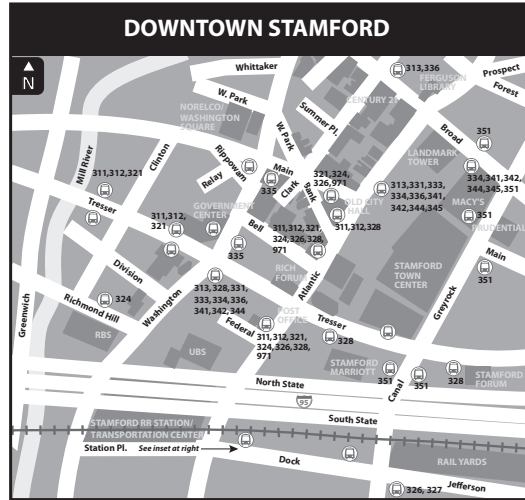

# 345 NCC FLYER

Bus Schedule Effective September 1, 2018

345X NCC via I-95

- 971 I-BUS Express: Stamford/White Plains Greyhound to NYC/Boston
- 313 West Broad Street
- 321 West Avenue
- 324 Fairfield Avenue
- 326 Pacific Street
- 328 Cove Road
- 331 High Ridge Road
- 333 Newfield Avenue
- 334 Hope Street
- 335 Washington Boulevard
- 336 Long Ridge Road
- 331 Port Chester
- 312 West Main Street
- 341 Norwalk
- 342 East Main Street
- 344 Glenbrook Road
- 345 NCC Flyer
- 327 Shippan Avenue
- 351 Stamford Connector: Downtown Loop

**TRANSFERS WITH OTHER TRANSIT SYSTEMS**

**Norwalk Transit**

- CTtransit buses accept Norwalk Transit 90-Minute, All Day, 7 Day & 31 Day passes at NCC in Norwalk traveling toward Stamford only.
- Customers using a Norwalk Transit pass to ride CTtransit are not eligible for a CTtransit transfer.
- Norwalk Transit passes are not valid for return travel from Stamford or Darien to Norwalk.
- Norwalk Transit buses accept CTtransit transfers & 2 Hour passes only. CTtransit customers using any other type of pass must request a transfer to use on Norwalk Transit.

CTrail Shore Line East  
 877-CT-RIDES • [www.shorelineeast.com](http://www.shorelineeast.com)

Amtrak  
 800-USA-RAIL • [www.mta.info/mnr](http://www.mta.info/mnr)

**WHAT THE SYMBOLS ON THE MAP MEAN**

1 **Timepoints** are places the bus is scheduled to reach at a specific time (listed on the schedule). The timepoints are not the only places the bus will stop along the route.

341 **Transfer Points** show connections with other bus routes. The connecting route number is in the box. This is an example of where to transfer to the "341" route.