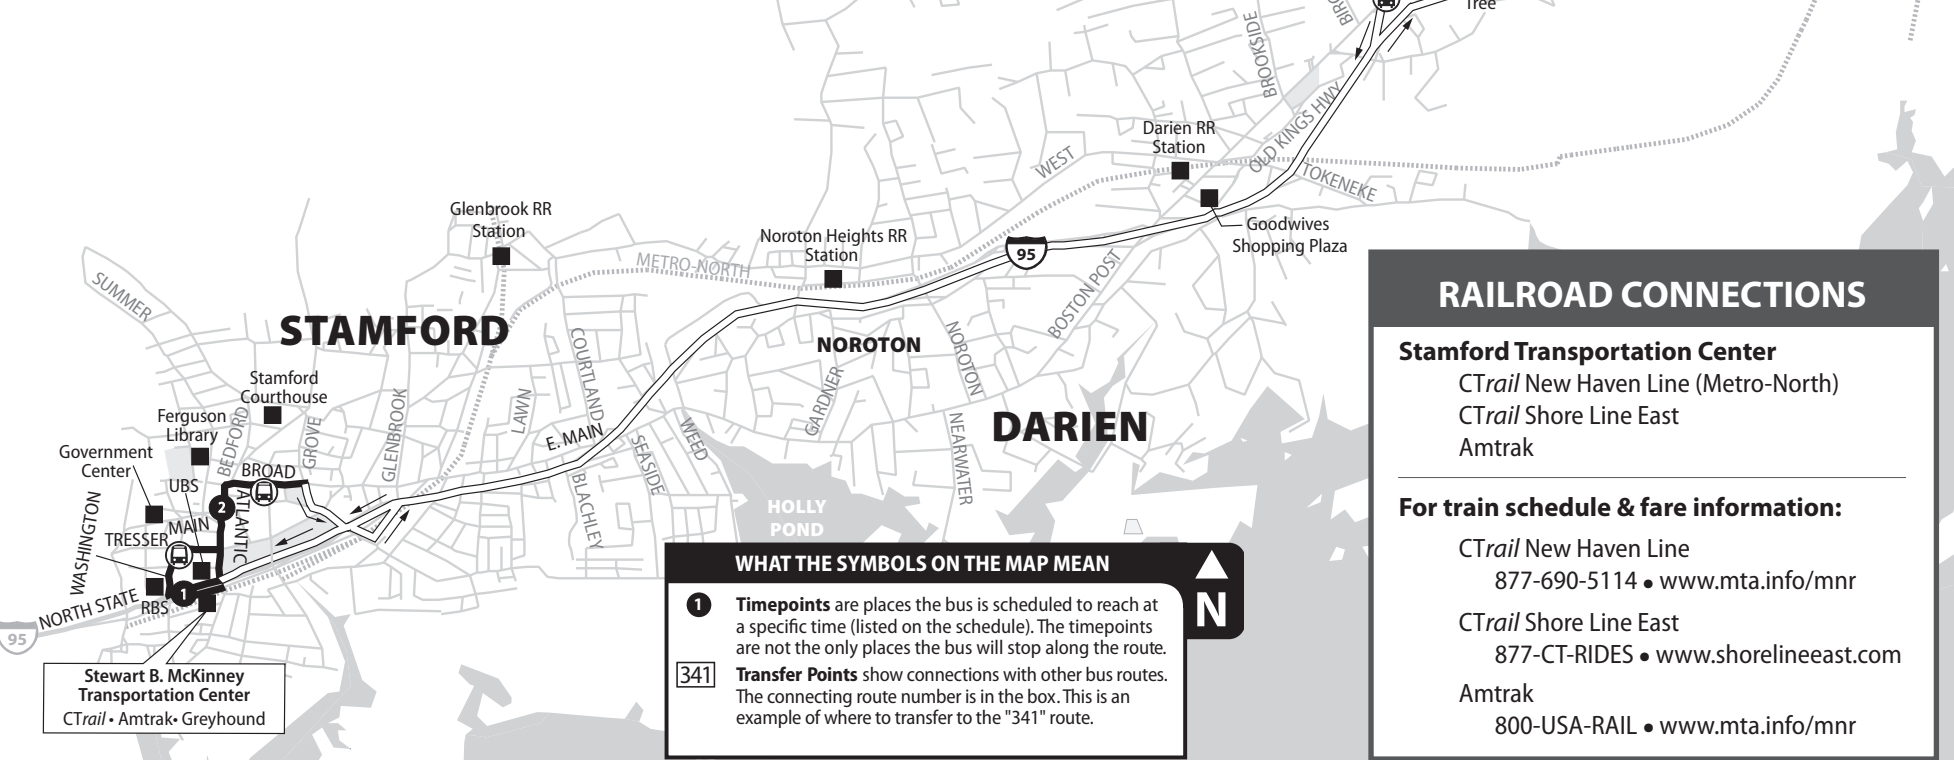

# 345 NCC FLYER

Bus Schedule Effective September 1, 2018

345X NCC via I-95

- 971 I-BUS Express: Stamford/White Plains Greyhound to NYC/Boston
- 313 West Broad Street
- 321 West Avenue
- 324 Fairfield Avenue
- 326 Pacific Street
- 328 Cove Road
- 331 High Ridge Road
- 333 Newfield Avenue
- 334 Hope Street
- 335 Washington Boulevard
- 336 Long Ridge Road
- 331 Port Chester
- 312 West Main Street
- 341 Norwalk
- 342 East Main Street
- 344 Glenbrook Road
- 345 NCC Flyer
- 327 Shippan Avenue
- 351 Stamford Connector: Downtown Loop

**TRANSFERS WITH OTHER TRANSIT SYSTEMS**

**Norwalk Transit**

- CTtransit buses accept Norwalk Transit 90-Minute, All Day, 7 Day & 31 Day passes at NCC in Norwalk traveling toward Stamford only.
- Customers using a Norwalk Transit pass to ride CTtransit are not eligible for a CTtransit transfer.
- Norwalk Transit passes are not valid for return travel from Stamford or Darien to Norwalk.
- Norwalk Transit buses accept CTtransit transfers & 2 Hour passes only. CTtransit customers using any other type of pass must request a transfer to use on Norwalk Transit.

CTrail Shore Line East  
 877-CT-RIDES • [www.shorelineeast.com](http://www.shorelineeast.com)

Amtrak  
 800-USA-RAIL • [www.mta.info/mnr](http://www.mta.info/mnr)

**WHAT THE SYMBOLS ON THE MAP MEAN**

1 **Timepoints** are places the bus is scheduled to reach at a specific time (listed on the schedule). The timepoints are not the only places the bus will stop along the route.

341 **Transfer Points** show connections with other bus routes. The connecting route number is in the box. This is an example of where to transfer to the "341" route.