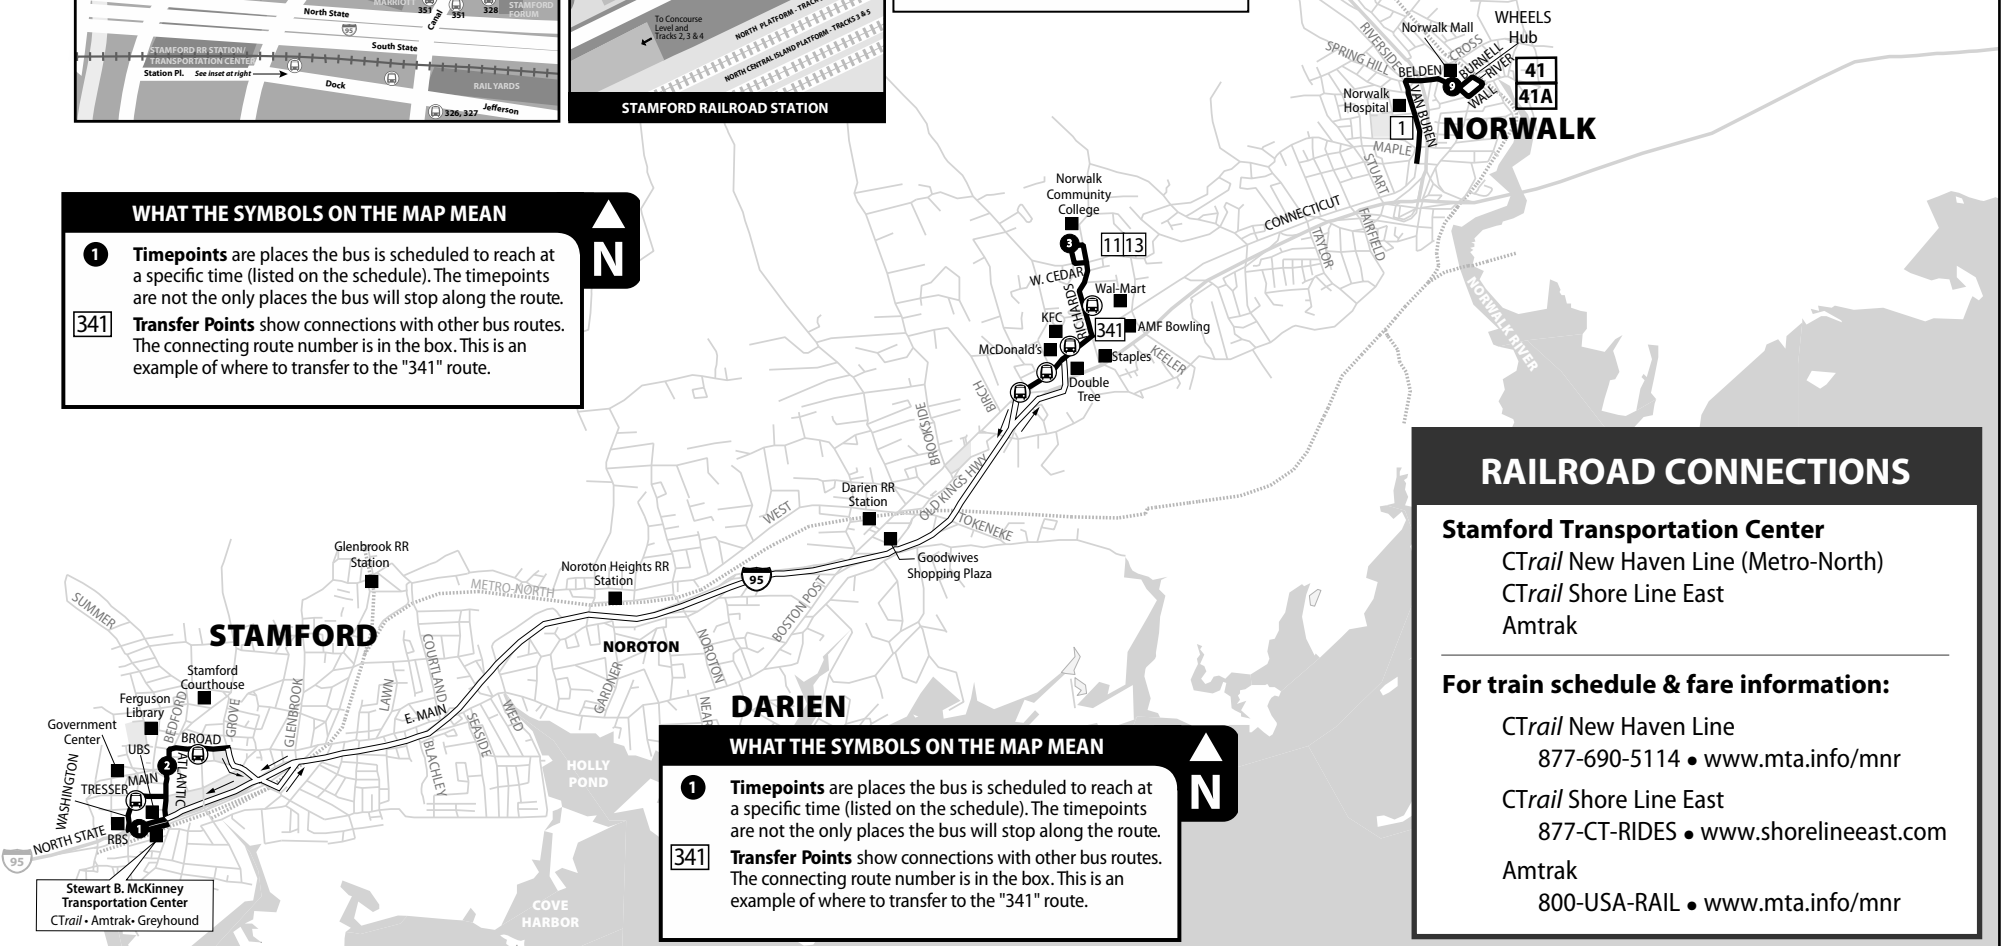

345 NCC FLYER

345X NCC via I-95

Bus Schedule Effective August 26, 2020

- | | |
|--|----------------------|
| 351 Stamford Connector: Downtown Loop | 311 Port Chester |
| 355 UCONN Stamford Connector | 312 West Main Street |
| 971 I-BUS Express: Stamford/White Plains Greyhound to NYC/Boston | 341 Norwalk |
| | 342 East Main Street |
| | 344 Glenbrook Road |
| | 345 NCC Flyer |
| | 327 Shippin Avenue |
| 313 West Broad Street | |
| 321 West Avenue | |
| 324 Fairfield Avenue | |
| 326 Pacific Street | |
| 328 Cove Road | |
| 331 High Ridge Road | |
| 333 Newfield Avenue | |
| 334 Hope Street | |
| 335 Washington Boulevard | |
| 336 Long Ridge Road | |

WHAT THE SYMBOLS ON THE MAP MEAN

1 Timepoints are places the bus is scheduled to reach at a specific time (listed on the schedule). The timepoints are not the only places the bus will stop along the route.

341 Transfer Points show connections with other bus routes. The connecting route number is in the box. This is an example of where to transfer to the "341" route.

RAILROAD CONNECTIONS

Stamford Transportation Center
 CTrail New Haven Line (Metro-North)
 CTrail Shore Line East
 Amtrak

1 Timepoints are places the bus is scheduled to reach at a specific time (listed on the schedule). The timepoints are not the only places the bus will stop along the route.

341 Transfer Points show connections with other bus routes. The connecting route number is in the box. This is an example of where to transfer to the "341" route.