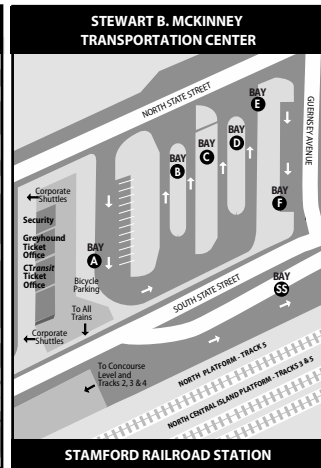

345 NCC FLYER

345X NCC via I-95

Bus Schedule Effective August 26, 2020

- | | |
|--|----------------------|
| 351 Stamford Connector: Downtown Loop | 311 Port Chester |
| 355 UCONN Stamford Connector | 312 West Main Street |
| 971 I-BUS Express: Stamford/White Plains Greyhound to NYC/Boston | 341 Norwalk |
| | 342 East Main Street |
| | 344 Glenbrook Road |
| | 345 NCC Flyer |
| | 327 Shippin Avenue |
| 313 West Broad Street | |
| 321 West Avenue | |
| 324 Fairfield Avenue | |
| 326 Pacific Street | |
| 328 Cove Road | |
| 331 High Ridge Road | |
| 333 Newfield Avenue | |
| 334 Hope Street | |
| 335 Washington Boulevard | |
| 336 Long Ridge Road | |

WHAT THE SYMBOLS ON THE MAP MEAN

1 Timepoints are places the bus is scheduled to reach at a specific time (listed on the schedule). The timepoints are not the only places the bus will stop along the route.

341 Transfer Points show connections with other bus routes. The connecting route number is in the box. This is an example of where to transfer to the "341" route.

RAILROAD CONNECTIONS

Stamford Transportation Center
 CTrail New Haven Line (Metro-North)
 CTrail Shore Line East
 Amtrak

1 Timepoints are places the bus is scheduled to reach at a specific time (listed on the schedule). The timepoints are not the only places the bus will stop along the route.

341 Transfer Points show connections with other bus routes. The connecting route number is in the box. This is an example of where to transfer to the "341" route.