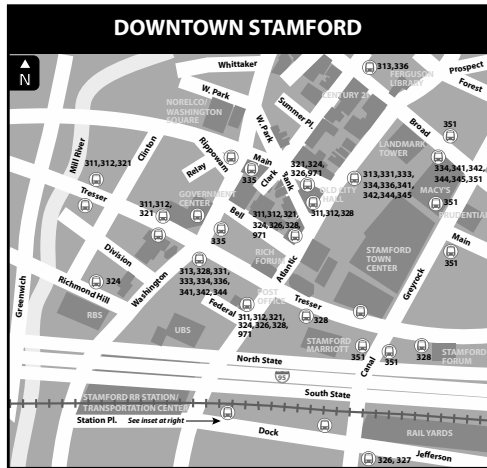

345 NCC FLYER

345X NCC via I-95

Bus Schedule Effective August 26, 2020

- | | |
|--|----------------------|
| 351 Stamford Connector: Downtown Loop | 311 Port Chester |
| 355 UCONN Stamford Connector | 312 West Main Street |
| 971 I-BUS Express: Stamford/White Plains Greyhound to NYC/Boston | 341 Norwalk |
| | 342 East Main Street |
| | 344 Glenbrook Road |
| | 345 NCC Flyer |
| | 327 Shippin Avenue |
| 313 West Broad Street | |
| 321 West Avenue | |
| 324 Fairfield Avenue | |
| 326 Pacific Street | |
| 328 Cove Road | |
| 331 High Ridge Road | |
| 333 Newfield Avenue | |
| 334 Hope Street | |
| 335 Washington Boulevard | |
| 336 Long Ridge Road | |

TRANSFERS WITH OTHER TRANSIT SYSTEMS

Norwalk Transit

- CTtransit buses accept Norwalk Transit 90-Minute, All Day, 7 Day & 31 Day passes at NCC in Norwalk traveling toward Stamford only.
- Customers using a Norwalk Transit pass to ride CTtransit are not eligible for a CTtransit transfer.
- Norwalk Transit passes are not valid for return travel from Stamford or Darien to Norwalk.
- Norwalk Transit buses accept CTtransit transfers & 2 Hour passes only. CTtransit customers using any other type of pass must request a transfer to use on Norwalk Transit.

WHAT THE SYMBOLS ON THE MAP MEAN

1 Timepoints are places the bus is scheduled to reach at a specific time (listed on the schedule). The timepoints are not the only places the bus will stop along the route.

341 Transfer Points show connections with other bus routes. The connecting route number is in the box. This is an example of where to transfer to the "341" route.

RAILROAD CONNECTIONS

Stamford Transportation Center
 CTrail New Haven Line (Metro-North)
 CTrail Shore Line East
 Amtrak