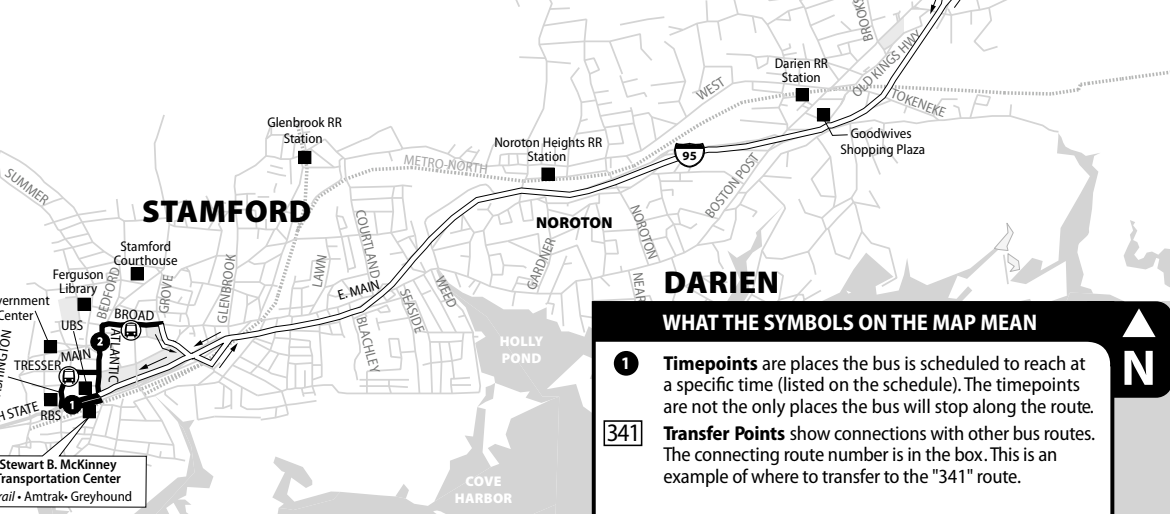

WHAT THE SYMBOLS ON THE MAP MEAN

1 Timepoints are places the bus is scheduled to reach at a specific time (listed on the schedule). The timepoints are not the only places the bus will stop along the route.

341 Transfer Points show connections with other bus routes. The connecting route number is in the box. This is an example of where to transfer to the "341" route.

WHAT THE SYMBOLS ON THE MAP MEAN

1 Timepoints are places the bus is scheduled to reach at a specific time (listed on the schedule). The timepoints are not the only places the bus will stop along the route.

341 Transfer Points show connections with other bus routes. The connecting route number is in the box. This is an example of where to transfer to the "341" route.

RAILROAD CONNECTIONS

Stamford Transportation Center
 CTrail New Haven Line (Metro-North)
 CTrail Shore Line East
 Amtrak

For train schedule & fare information:
 CTrail New Haven Line
 877-690-5114 • www.mta.info/mnr
 CTrail Shore Line East
 877-CT-RIDES • www.shorelineeast.com
 Amtrak
 800-USA-RAIL • www.mta.info/mnr