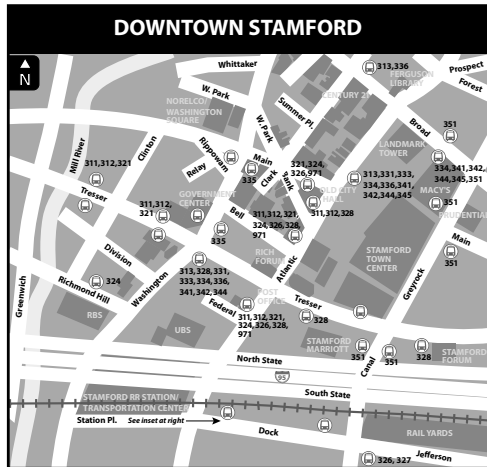

345 NCC FLYER

345X NCC via I-95

Bus Schedule Effective August 22, 2021

- | | |
|--|----------------------|
| 351 Stamford Connector: Downtown Loop | 311 Port Chester |
| 355 UCONN Stamford Connector | 312 West Main Street |
| 971 I-BUS Express: Stamford/White Plains Greyhound to NYC/Boston | 341 Norwalk |
| | 342 East Main Street |
| | 344 Glenbrook Road |
| | 345 NCC Flyer |
| | 327 Shippin Avenue |
| 313 West Broad Street | |
| 321 West Avenue | |
| 324 Fairfield Avenue | |
| 326 Pacific Street | |
| 328 Cove Road | |
| 331 High Ridge Road | |
| 333 Newfield Avenue | |
| 334 Hope Street | |
| 335 Washington Boulevard | |
| 336 Long Ridge Road | |

TRANSFERS WITH OTHER TRANSIT SYSTEMS

Norwalk Transit

- CTtransit buses accept Norwalk Transit 90-Minute, All Day, 7 Day & 31 Day passes at NCC in Norwalk traveling toward Stamford only.
- Customers using a Norwalk Transit pass to ride CTtransit are not eligible for a CTtransit transfer.
- Norwalk Transit passes are not valid for return travel from Stamford or Darien to Norwalk.
- Norwalk Transit buses accept CTtransit transfers & 2 Hour passes only. CTtransit customers using any other type of pass must request a transfer to use on Norwalk Transit.

WHAT THE SYMBOLS ON THE MAP MEAN

1 Timepoints are places the bus is scheduled to reach at a specific time (listed on the schedule). The timepoints are not the only places the bus will stop along the route.

341 Transfer Points show connections with other bus routes. The connecting route number is in the box. This is an example of where to transfer to the "341" route.

WHAT THE SYMBOLS ON THE MAP MEAN

1 Timepoints are places the bus is scheduled to reach at a specific time (listed on the schedule). The timepoints are not the only places the bus will stop along the route.