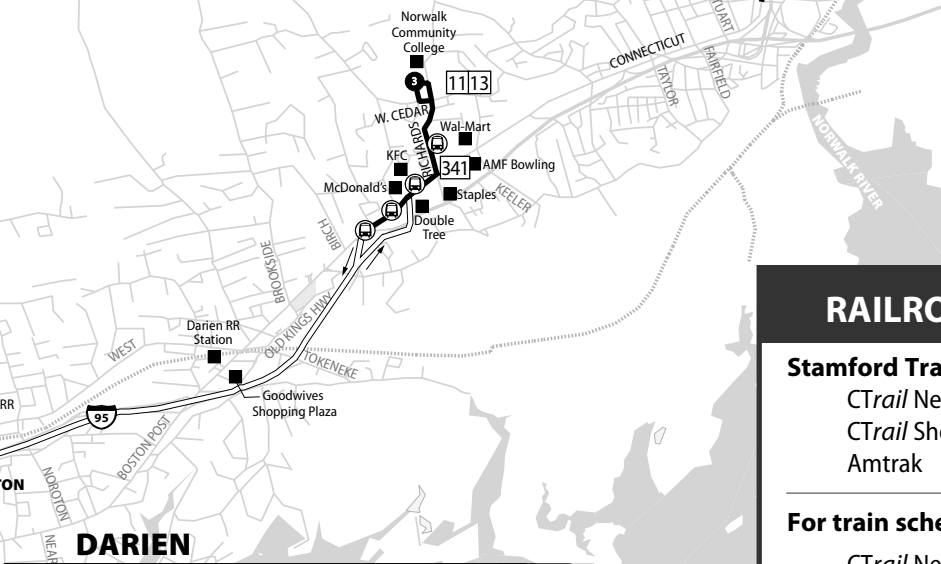

TRANSFERS WITH OTHER TRANSIT SYSTEMS

Norwalk Transit

- CTtransit buses accept Norwalk Transit 90-Minute, All Day, 7 Day & 31 Day passes at NCC in Norwalk traveling toward Stamford only.
- Customers using a Norwalk Transit pass to ride CTtransit are not eligible for a CTtransit transfer.
- Norwalk Transit passes are not valid for return travel from Stamford or Darien to Norwalk.
- Norwalk Transit buses accept CTtransit transfers & 2 Hour passes only. CTtransit customers using any other type of pass must request a transfer to use on Norwalk Transit.

WHAT THE SYMBOLS ON THE MAP MEAN

1 Timepoints are places the bus is scheduled to reach at a specific time (listed on the schedule). The timepoints are not the only places the bus will stop along the route.

341 Transfer Points show connections with other bus routes. The connecting route number is in the box. This is an example of where to transfer to the "341" route.

WHAT THE SYMBOLS ON THE MAP MEAN

1 Timepoints are places the bus is scheduled to reach at a specific time (listed on the schedule). The timepoints are not the only places the bus will stop along the route.

341 Transfer Points show connections with other bus routes. The connecting route number is in the box. This is an example of where to transfer to the "341" route.

RAILROAD CONNECTIONS

Stamford Transportation Center
 CTrail New Haven Line (Metro-North)
 CTrail Shore Line East
 Amtrak