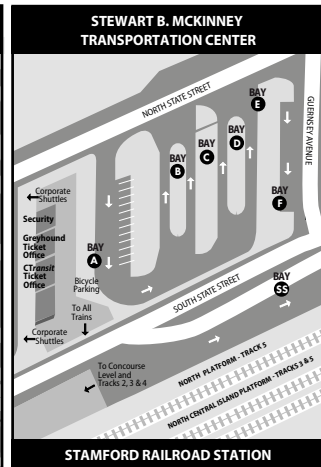

345 NCC FLYER

345X NCC via I-95

Bus Schedule Effective August 22, 2021

- | | |
|--|----------------------|
| 351 Stamford Connector: Downtown Loop | 311 Port Chester |
| 355 UCONN Stamford Connector | 312 West Main Street |
| 971 I-BUS Express: Stamford/White Plains Greyhound to NYC/Boston | 341 Norwalk |
| | 342 East Main Street |
| | 344 Glenbrook Road |
| | 345 NCC Flyer |
| | 327 Shippin Avenue |
| 313 West Broad Street | |
| 321 West Avenue | |
| 324 Fairfield Avenue | |
| 326 Pacific Street | |
| 328 Cove Road | |
| 331 High Ridge Road | |
| 333 Newfield Avenue | |
| 334 Hope Street | |
| 335 Washington Boulevard | |
| 336 Long Ridge Road | |

WHAT THE SYMBOLS ON THE MAP MEAN

1 Timepoints are places the bus is scheduled to reach at a specific time (listed on the schedule). The timepoints are not the only places the bus will stop along the route.

341 Transfer Points show connections with other bus routes. The connecting route number is in the box. This is an example of where to transfer to the "341" route.

RAILROAD CONNECTIONS

Stamford Transportation Center
 CTrail New Haven Line (Metro-North)
 CTrail Shore Line East
 Amtrak

For train schedule & fare information:
 CTrail New Haven Line
 877-690-5114 • www.mta.info/mnr
 CTrail Shore Line East
 877-CT-RIDES • www.shorelineeast.com
 Amtrak
 800-USA-RAIL • www.mta.info/mnr