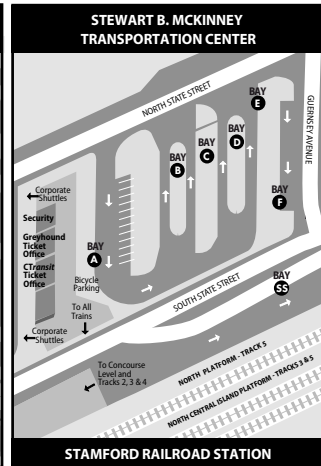

345 NCC FLYER

345X NCC via I-95

Bus Schedule Effective August 7, 2022

- | | |
|--|----------------------|
| 351 Stamford Connector: Downtown Loop | 311 Port Chester |
| 355 UCONN Stamford Connector | 312 West Main Street |
| 971 I-BUS Express: Stamford/White Plains Greyhound to NYC/Boston | 341 Norwalk |
| | 342 East Main Street |
| | 344 Glenbrook Road |
| | 345 NCC Flyer |
| | 327 Shippin Avenue |
| 313 West Broad Street | |
| 321 West Avenue | |
| 324 Fairfield Avenue | |
| 326 Pacific Street | |
| 328 Cove Road | |
| 331 High Ridge Road | |
| 333 Newfield Avenue | |
| 334 Hope Street | |
| 335 Washington Boulevard | |
| 336 Long Ridge Road | |

WHAT THE SYMBOLS ON THE MAP MEAN

1 Timepoints are places the bus is scheduled to reach at a specific time (listed on the schedule). The timepoints are not the only places the bus will stop along the route.

341 Transfer Points show connections with other bus routes. The connecting route number is in the box. This is an example of where to transfer to the "341" route.

RAILROAD CONNECTIONS

Stamford Transportation Center
 CTrail New Haven Line (Metro-North)
 CTrail Shore Line East
 Amtrak

For train schedule & fare information:

CTrail New Haven Line
 877-690-5114 • www.mta.info/mnr

CTrail Shore Line East
 877-CT-RIDES • www.shorelineeast.com

Amtrak
 800-USA-RAIL • www.mta.info/mnr