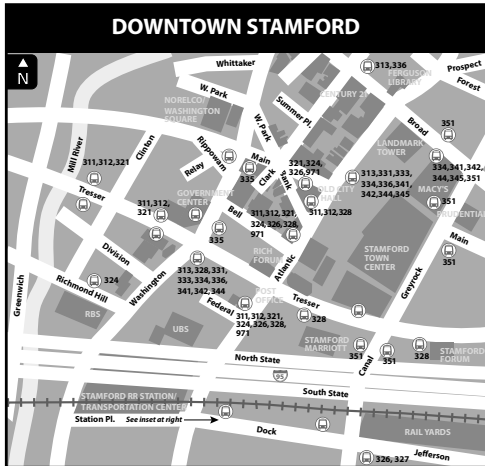

345 NCC FLYER

345X NCC via I-95

Bus Schedule Effective August 7, 2022

- | | |
|--|----------------------|
| 351 Stamford Connector: Downtown Loop | 311 Port Chester |
| 355 UCONN Stamford Connector | 312 West Main Street |
| 971 I-BUS Express: Stamford/White Plains Greyhound to NYC/Boston | 341 Norwalk |
| | 342 East Main Street |
| | 344 Glenbrook Road |
| | 345 NCC Flyer |
| | 327 Shippin Avenue |
| 313 West Broad Street | |
| 321 West Avenue | |
| 324 Fairfield Avenue | |
| 326 Pacific Street | |
| 328 Cove Road | |
| 331 High Ridge Road | |
| 333 Newfield Avenue | |
| 334 Hope Street | |
| 335 Washington Boulevard | |
| 336 Long Ridge Road | |

TRANSFERS WITH OTHER TRANSIT SYSTEMS

Norwalk Transit

- CTtransit buses accept Norwalk Transit 90-Minute, All Day, 7 Day & 31 Day passes at NCC in Norwalk traveling toward Stamford only.
- Customers using a Norwalk Transit pass to ride CTtransit are not eligible for a CTtransit transfer.
- Norwalk Transit passes are not valid for return travel from Stamford or Darien to Norwalk.
- Norwalk Transit buses accept CTtransit transfers & 2 Hour passes only. CTtransit customers using any other type of pass must request a transfer to use on Norwalk Transit.

WHAT THE SYMBOLS ON THE MAP MEAN

1 Timepoints are places the bus is scheduled to reach at a specific time (listed on the schedule). The timepoints are not the only places the bus will stop along the route.

341 Transfer Points show connections with other bus routes. The connecting route number is in the box. This is an example of where to transfer to the "341" route.

RAILROAD CONNECTIONS

Stamford Transportation Center
 CTrail New Haven Line (Metro-North)
 CTrail Shore Line East
 Amtrak