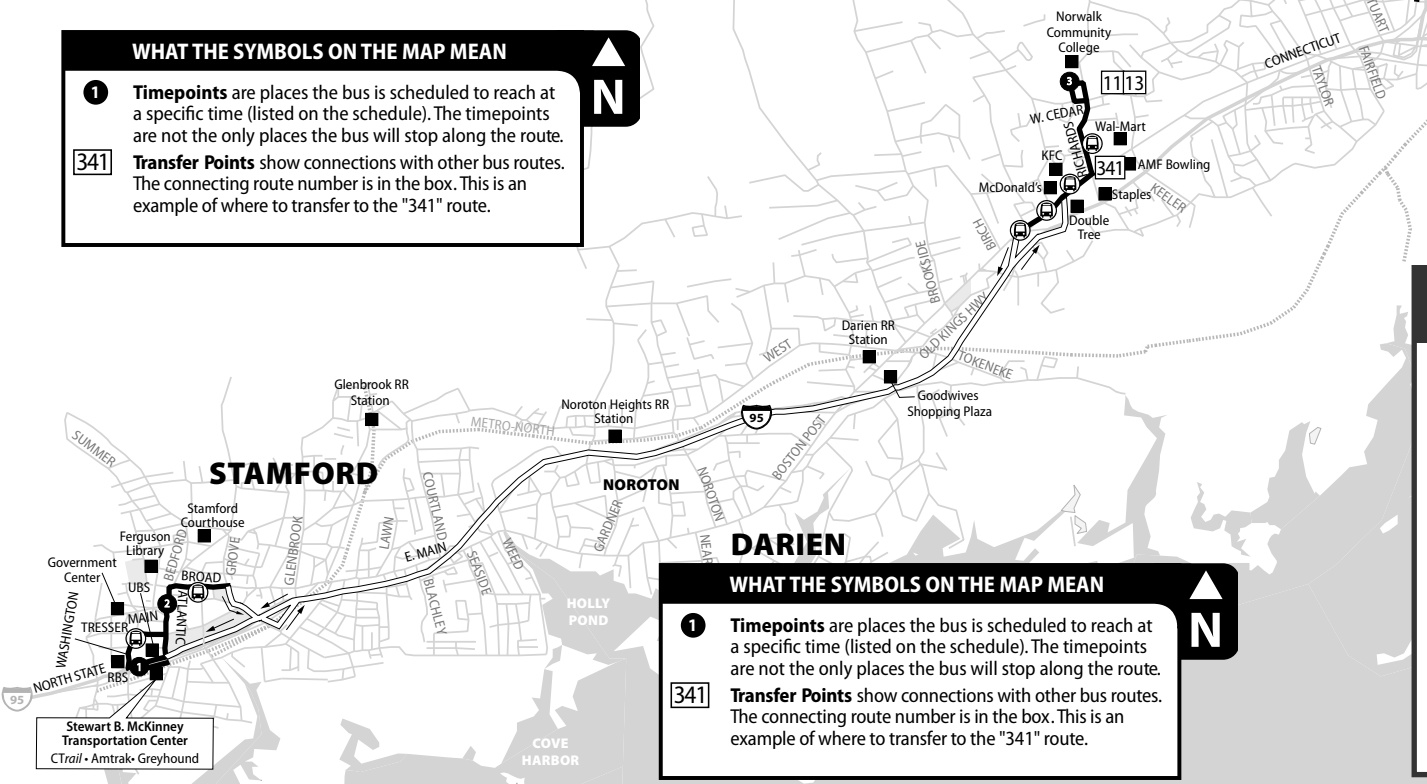

TRANSFERS WITH OTHER TRANSIT SYSTEMS

Norwalk Transit

- CTtransit buses accept Norwalk Transit 90-Minute, All Day, 7 Day & 31 Day passes at NCC in Norwalk traveling toward Stamford only.
- Customers using a Norwalk Transit pass to ride CTtransit are not eligible for a CTtransit transfer.
- Norwalk Transit passes are not valid for return travel from Stamford or Darien to Norwalk.
- Norwalk Transit buses accept CTtransit transfers & 2 Hour passes only. CTtransit customers using any other type of pass must request a transfer to use on Norwalk Transit.

WHAT THE SYMBOLS ON THE MAP MEAN

1 Timepoints are places the bus is scheduled to reach at a specific time (listed on the schedule). The timepoints are not the only places the bus will stop along the route.

341 Transfer Points show connections with other bus routes. The connecting route number is in the box. This is an example of where to transfer to the "341" route.

RAILROAD CONNECTIONS

Stamford Transportation Center
 CTrail New Haven Line (Metro-North)
 CTrail Shore Line East
 Amtrak

For train schedule & fare information:

CTrail New Haven Line
 877-690-5114 • www.mta.info/mnr

CTrail Shore Line East
 877-CT-RIDES • www.shorelineeast.com

Amtrak
 800-USA-RAIL • www.mta.info/mnr