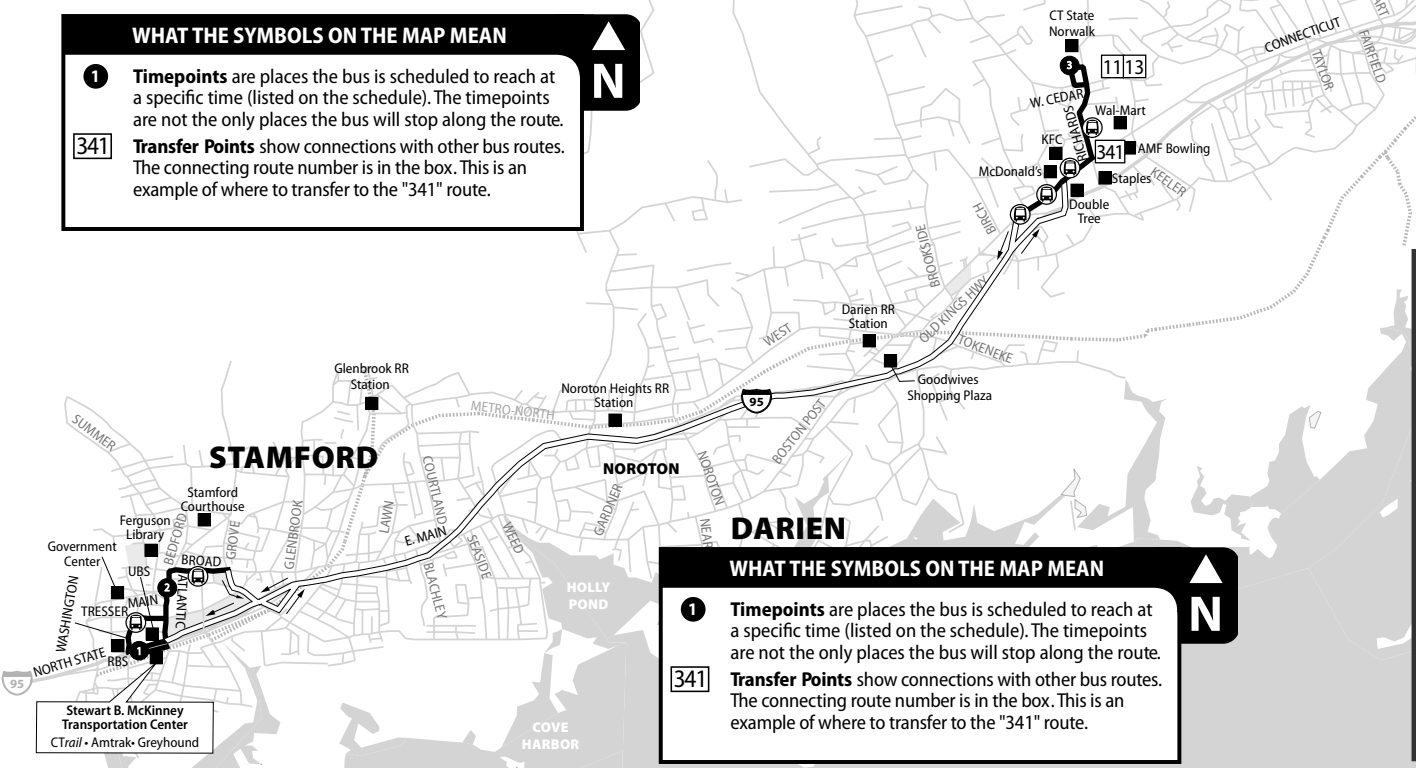

345 CT STATE NORWALK

Bus Schedule Effective August 6, 2023

345X CT State Norwalk via I-95

- | | |
|--|----------------------|
| 351 Stamford Connector: Downtown Loop | 311 Port Chester |
| 355 UCONN Stamford Connector | 312 West Main Street |
| 971 I-BUS Express: Stamford/White Plains Greyhound to NYC/Boston | 341 Norwalk |
| | 342 East Main Street |
| | 344 Glenbrook Road |
| | 345 CT State Norwalk |
| | 327 Shippin Avenue |
| 313 West Broad Street | |
| 321 West Avenue | |
| 324 Fairfield Avenue | |
| 326 Pacific Street | |
| 328 Cove Road | |
| 331 High Ridge Road | |
| 333 Newfield Avenue | |
| 334 Hope Street | |
| 335 Washington Boulevard | |
| 336 Long Ridge Road | |

WHAT THE SYMBOLS ON THE MAP MEAN

1 Timepoints are places the bus is scheduled to reach at a specific time (listed on the schedule). The timepoints are not the only places the bus will stop along the route.

341 Transfer Points show connections with other bus routes. The connecting route number is in the box. This is an example of where to transfer to the "341" route.

RAILROAD CONNECTIONS

Stamford Transportation Center
 CTrail New Haven Line (Metro-North)
 CTrail Shore Line East
 Amtrak

1 Timepoints are places the bus is scheduled to reach at a specific time (listed on the schedule). The timepoints are not the only places the bus will stop along the route.

341 Transfer Points show connections with other bus routes. The connecting route number is in the box. This is an example of where to transfer to the "341" route.