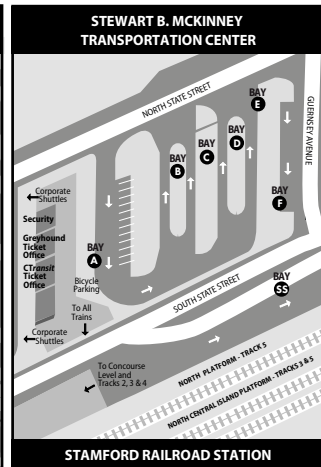

345 CT STATE NORWALK

Bus Schedule Effective August 6, 2023

345X CT State Norwalk via I-95

- | | |
|--|----------------------|
| 351 Stamford Connector: Downtown Loop | 311 Port Chester |
| 355 UCONN Stamford Connector | 312 West Main Street |
| 971 I-BUS Express: Stamford/White Plains Greyhound to NYC/Boston | 341 Norwalk |
| | 342 East Main Street |
| | 344 Glenbrook Road |
| | 345 CT State Norwalk |
| | 327 Shippin Avenue |
| 313 West Broad Street | |
| 321 West Avenue | |
| 324 Fairfield Avenue | |
| 326 Pacific Street | |
| 328 Cove Road | |
| 331 High Ridge Road | |
| 333 Newfield Avenue | |
| 334 Hope Street | |
| 335 Washington Boulevard | |
| 336 Long Ridge Road | |

WHAT THE SYMBOLS ON THE MAP MEAN

1 Timepoints are places the bus is scheduled to reach at a specific time (listed on the schedule). The timepoints are not the only places the bus will stop along the route.

341 Transfer Points show connections with other bus routes. The connecting route number is in the box. This is an example of where to transfer to the "341" route.

RAILROAD CONNECTIONS

Stamford Transportation Center
 CTrail New Haven Line (Metro-North)
 CTrail Shore Line East
 Amtrak

1 Timepoints are places the bus is scheduled to reach at a specific time (listed on the schedule). The timepoints are not the only places the bus will stop along the route.

341 Transfer Points show connections with other bus routes. The connecting route number is in the box. This is an example of where to transfer to the "341" route.