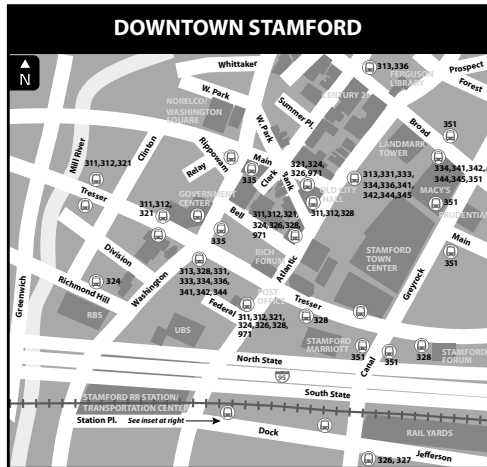

345 CT STATE NORWALK

Bus Schedule Effective August 6, 2023

345X CT State Norwalk via I-95

- | | |
|--|----------------------|
| 351 Stamford Connector: Downtown Loop | 311 Port Chester |
| 355 UCONN Stamford Connector | 312 West Main Street |
| 971 I-BUS Express: Stamford/White Plains Greyhound to NYC/Boston | 341 Norwalk |
| | 342 East Main Street |
| | 344 Glenbrook Road |
| | 345 CT State Norwalk |
| | 327 Shippin Avenue |
| 313 West Broad Street | |
| 321 West Avenue | |
| 324 Fairfield Avenue | |
| 326 Pacific Street | |
| 328 Cove Road | |
| 331 High Ridge Road | |
| 333 Newfield Avenue | |
| 334 Hope Street | |
| 335 Washington Boulevard | |
| 336 Long Ridge Road | |

TRANSFERS WITH OTHER TRANSIT SYSTEMS

- Norwalk Transit**
- CTtransit buses accept Norwalk Transit 90-Minute, All Day, 7 Day & 31 Day passes at NCC in Norwalk traveling toward Stamford only.
 - Customers using a Norwalk Transit pass to ride CTtransit are not eligible for a CTtransit transfer.
 - Norwalk Transit passes are not valid for return travel from Stamford or Darien to Norwalk.
 - Norwalk Transit buses accept CTtransit transfers & 2 Hour passes only. CTtransit customers using any other type of pass must request a transfer to use on Norwalk Transit.

WHAT THE SYMBOLS ON THE MAP MEAN

1 Timepoints are places the bus is scheduled to reach at a specific time (listed on the schedule). The timepoints are not the only places the bus will stop along the route.

341 Transfer Points show connections with other bus routes. The connecting route number is in the box. This is an example of where to transfer to the "341" route.

RAILROAD CONNECTIONS

Stamford Transportation Center
 CTrail New Haven Line (Metro-North)
 CTrail Shore Line East
 Amtrak