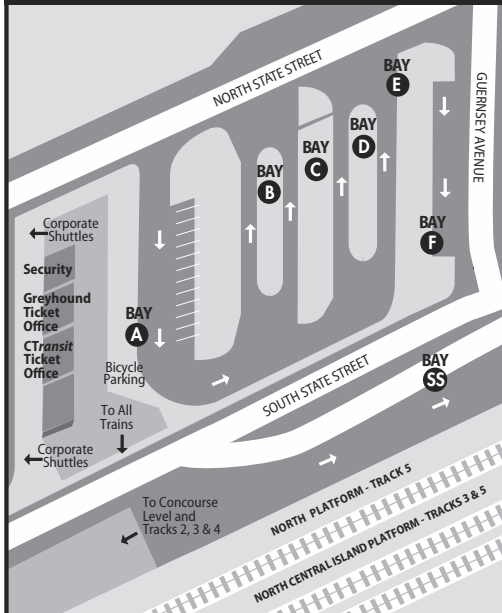

## RAILROAD CONNECTIONS

### Stamford Transportation Center

CTrail New Haven Line (Metro-North)  
 CTrail Shore Line East  
 Amtrak

### For train schedule & fare information:

CTrail New Haven Line  
 877-690-5114 • www.mta.info/mnr

CTrail Shore Line East  
 877-CT-RIDES • www.shorelineeast.com

Amtrak  
 800-USA-RAIL • www.mta.info/mnr

## STEWART B. MCKINNEY TRANSPORTATION CENTER

STAMFORD RAILROAD STATION

- 355** UCONN Stamford Connector
- 971** I-BUS Express:  
Stamford/White Plains  
Greyhound to NYC/Boston
- A**
- 313** West Broad Street
- 321** West Avenue
- B**
- 324** Fairfield Avenue
- 326** Pacific Street
- C**
- 328** Cove Road
- 331** High Ridge Road
- D**
- 333** Newfield Avenue
- 334** Hope Street
- 335** Washington Boulevard
- 336** Long Ridge Road
- E**
- 331** Port Chester
- 312** West Main Street
- 341** Norwalk
- 342** East Main Street
- 344** Glenbrook Road
- 345** NCC Flyer
- F**
- 327** Shippan Avenue
- SS**
- 351** Stamford Connector:  
Downtown Loop