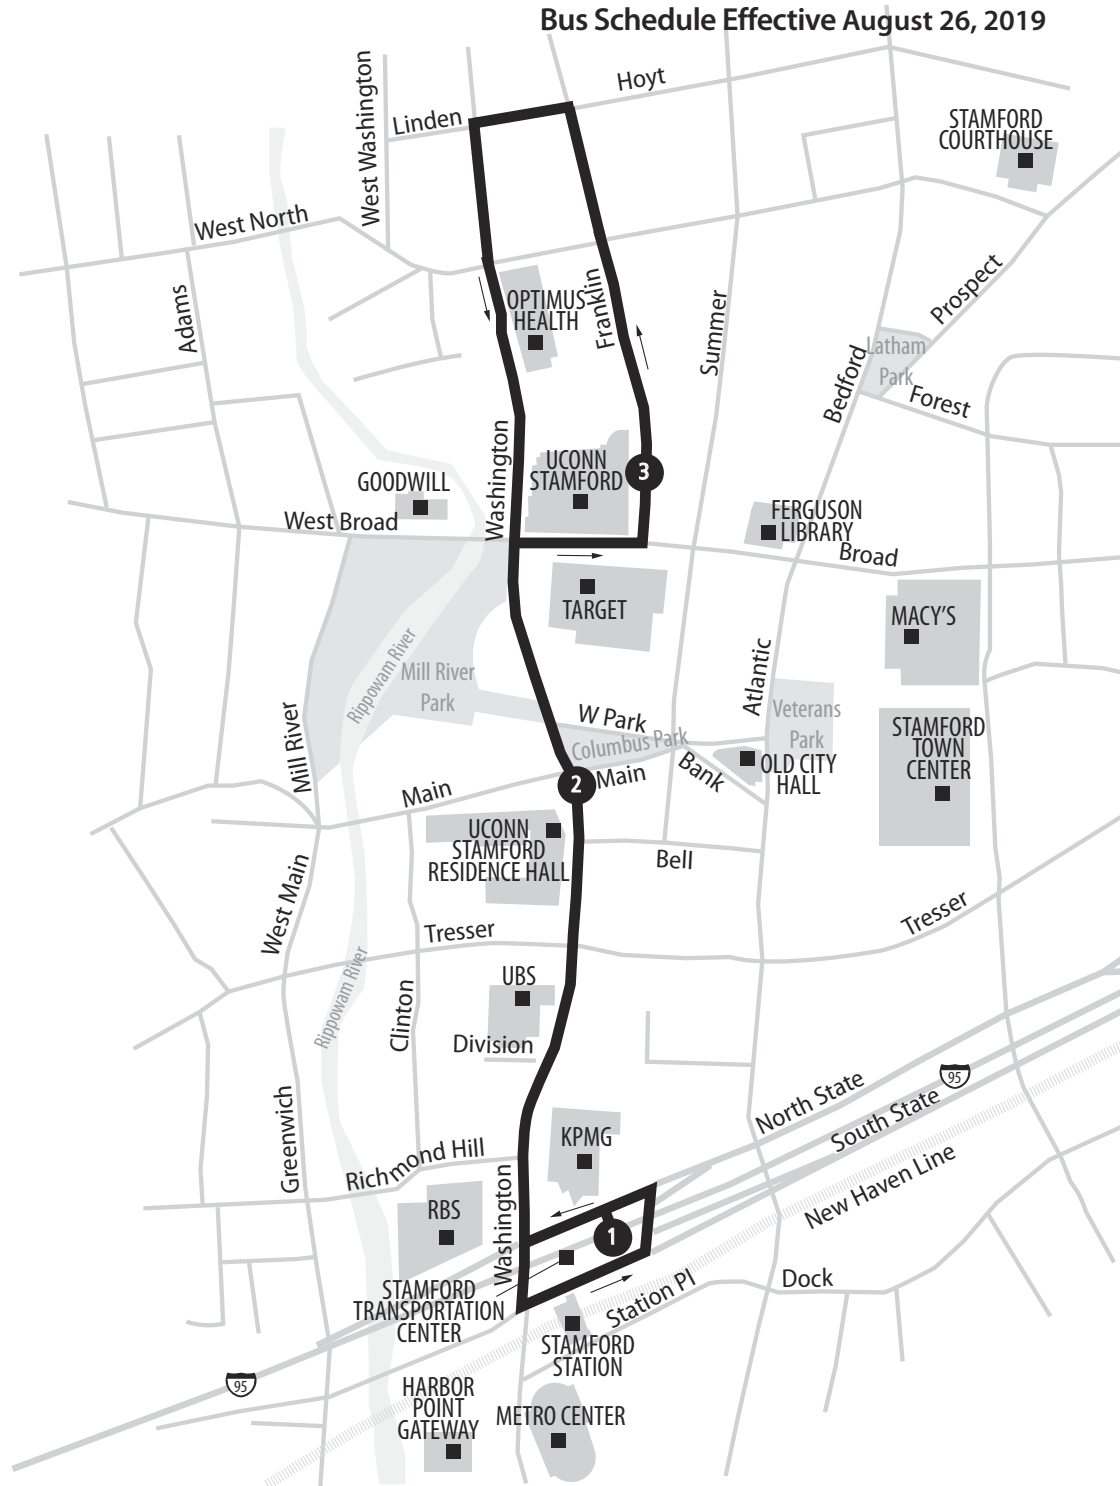

## RAILROAD CONNECTIONS

### Stamford Transportation Center

CTrail New Haven Line (Metro-North)  
 CTrail Shore Line East  
 Amtrak

### For train schedule & fare information:

CTrail New Haven Line  
 877-690-5114 • www.mta.info/mnr

CTrail Shore Line East  
 877-CT-RIDES • www.shorelineeast.com

Amtrak  
 800-USA-RAIL • www.mta.info/mnr

## STEWART B. MCKINNEY TRANSPORTATION CENTER

STAMFORD RAILROAD STATION

- 355** UCONN Stamford Connector
- 971** I-BUS Express:  
Stamford/White Plains  
Greyhound to NYC/Boston
- A**
- 313** West Broad Street
- 321** West Avenue
- B**
- 324** Fairfield Avenue
- 326** Pacific Street
- C**
- 328** Cove Road
- 331** High Ridge Road
- D**
- 333** Newfield Avenue
- 334** Hope Street
- 335** Washington Boulevard
- 336** Long Ridge Road
- E**
- 331** Port Chester
- 312** West Main Street
- 341** Norwalk
- 342** East Main Street
- 344** Glenbrook Road
- 345** NCC Flyer
- F**
- 327** Shippan Avenue
- SS**
- 351** Stamford Connector:  
Downtown Loop