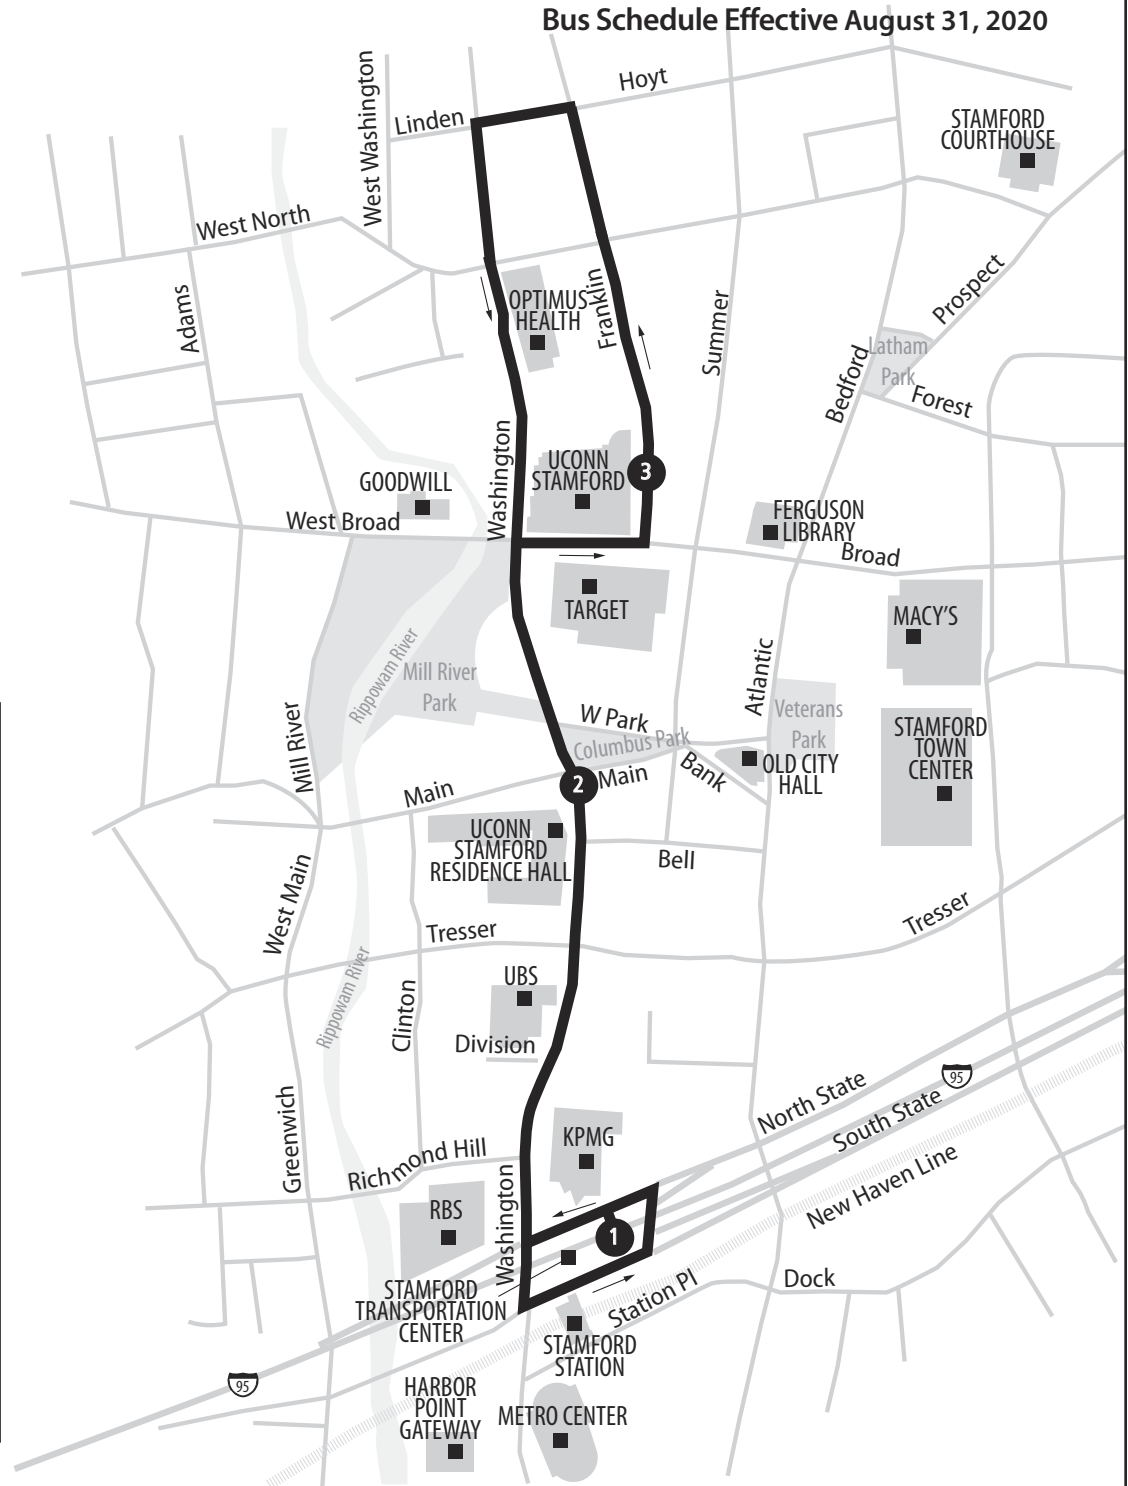

# 355 UCONN STAMFORD CONNECTOR

Bus Schedule Effective August 31, 2020

## RAILROAD CONNECTIONS

### Stamford Transportation Center

CTrail New Haven Line (Metro-North)  
 CTrail Shore Line East  
 Amtrak

## STEWART B. MCKINNEY TRANSPORTATION CENTER