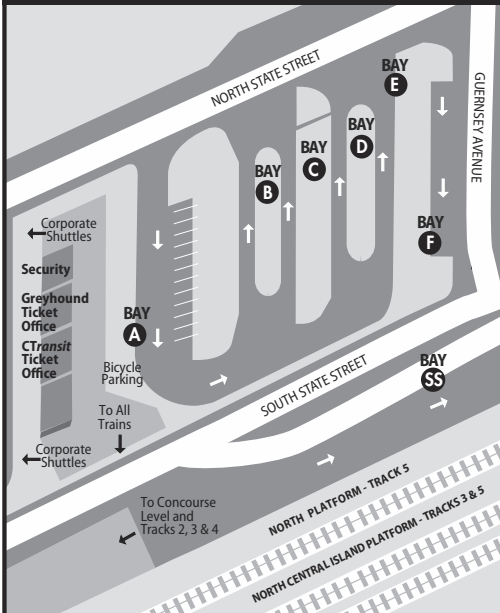

## RAILROAD CONNECTIONS

### Stamford Transportation Center

CTrail New Haven Line (Metro-North)  
 CTrail Shore Line East  
 Amtrak

## STEWART B. MCKINNEY TRANSPORTATION CENTER

## STAMFORD RAILROAD STATION

- 355** UCONN Stamford Connector
- 971** I-BUS Express:  
Stamford/White Plains  
Greyhound to NYC/Boston
- A**
- 313** West Broad Street
- 321** West Avenue
- B**
- 324** Fairfield Avenue
- 326** Pacific Street
- C**
- 328** Cove Road
- 331** High Ridge Road
- D**
- 333** Newfield Avenue
- 334** Hope Street
- 335** Washington Boulevard
- 336** Long Ridge Road
- E**
- 331** Port Chester
- 312** West Main Street
- 341** Norwalk
- 342** East Main Street
- 344** Glenbrook Road
- 345** NCC Flyer
- F**
- 327** Shippan Avenue
- SS**
- 351** Stamford Connector:  
Downtown Loop