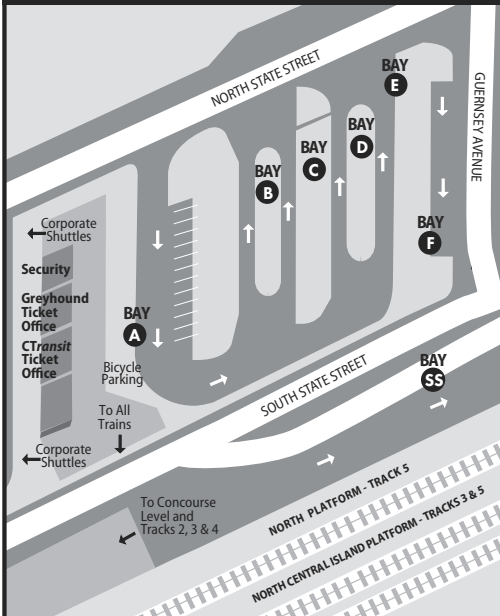

355 UCONN STAMFORD CONNECTOR

Bus Schedule Effective January 16, 2023

RAILROAD CONNECTIONS

Stamford Transportation Center

CTrail New Haven Line (Metro-North)
 CTrail Shore Line East
 Amtrak

For train schedule & fare information:

CTrail New Haven Line
 877-690-5114 • www.mta.info/mnr
 CTrail Shore Line East
 877-CT-RIDES • www.shorelineeast.com
 Amtrak
 800-USA-RAIL • www.mta.info/mnr

STEWART B. MCKINNEY TRANSPORTATION CENTER

STAMFORD RAILROAD STATION

- 355** UCONN Stamford Connector
- 971** I-BUS Express:
Stamford/White Plains
Greyhound to NYC/Boston
- A**
- 313** West Broad Street
- 321** West Avenue
- B**
- 324** Fairfield Avenue
- 326** Pacific Street
- C**
- 328** Cove Road
- 331** High Ridge Road
- D**
- 333** Newfield Avenue
- 334** Hope Street
- 335** Washington Boulevard
- 336** Long Ridge Road
- E**
- 331** Port Chester
- 312** West Main Street
- 341** Norwalk
- 342** East Main Street
- 344** Glenbrook Road
- 345** NCC Flyer
- F**
- 327** Shippan Avenue
- SS**
- 351** Stamford Connector:
Downtown Loop