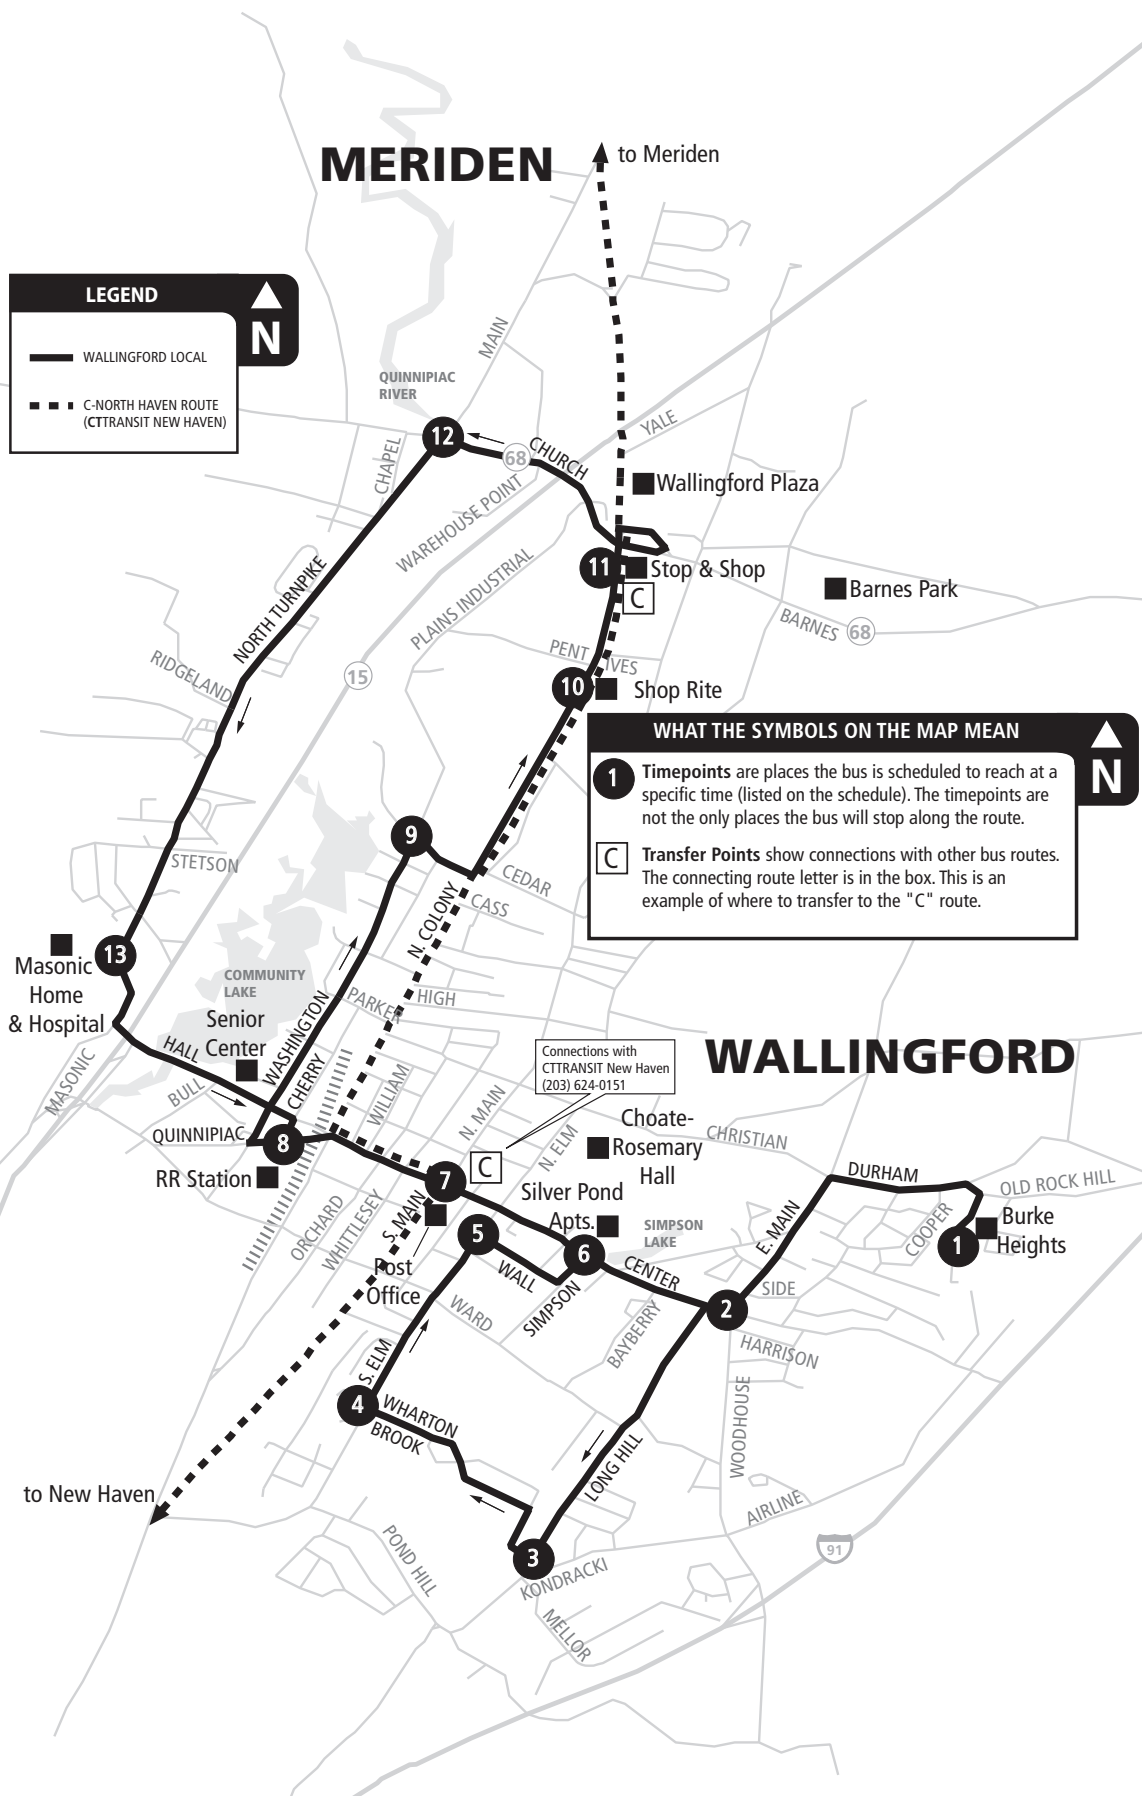

**LEGEND**

— WALLINGFORD LOCAL

- - - C-NORTH HAVEN ROUTE (CTTRANSIT NEW HAVEN)

**N**

**WHAT THE SYMBOLS ON THE MAP MEAN**

**1** Timepoints are places the bus is scheduled to reach at a specific time (listed on the schedule). The timepoints are not the only places the bus will stop along the route.

**C** Transfer Points show connections with other bus routes. The connecting route letter is in the box. This is an example of where to transfer to the "C" route.

**N**

Connections with  
CTTRANSIT New Haven  
(203) 624-0151

**WALLINGFORD**