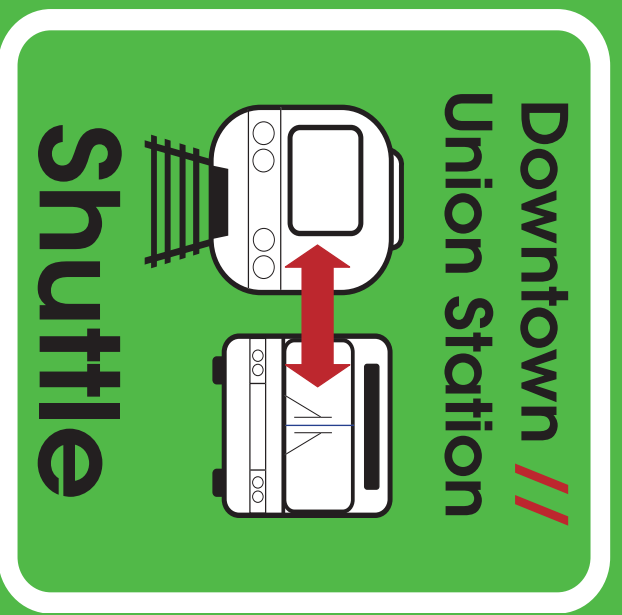

# FREE SHUTTLE SERVICE

Effective August 22, 2021

 **CT transit** Shuttle Service Connecting Downtown New Haven, Parking, and Union Station Every 20 Minutes

Customer Service 203-624-0151 [www.cttransit.com](http://www.cttransit.com)