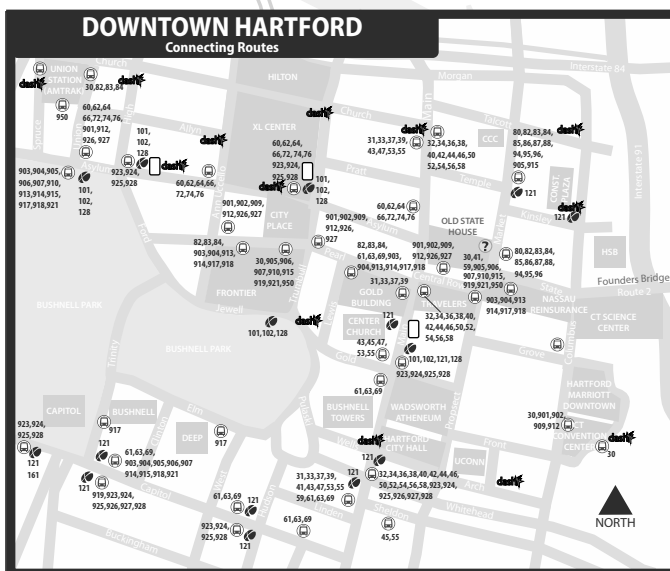

TRANSFER POLICY

Free transfers are valid for unlimited rides on local CTtransit & CTstrak buses, going in any direction, for two hours from time issued, until printed time and date of expiration. A transfer is issued at the time the fare is paid upon boarding.

Transfer is free from an express bus to a local bus. To transfer from a local bus to an express bus, the local fare is deducted from the express cash fare.

KEY

- TICKET VENDING MACHINE
- CTtransit CUSTOMER SERVICE & SALES OUTLET
- FREE DASH SHUTTLE BUS STOP 7am-7pm Weekdays
- LOCAL OR EXPRESS BUS STOP
- CTstrak BUS STOP