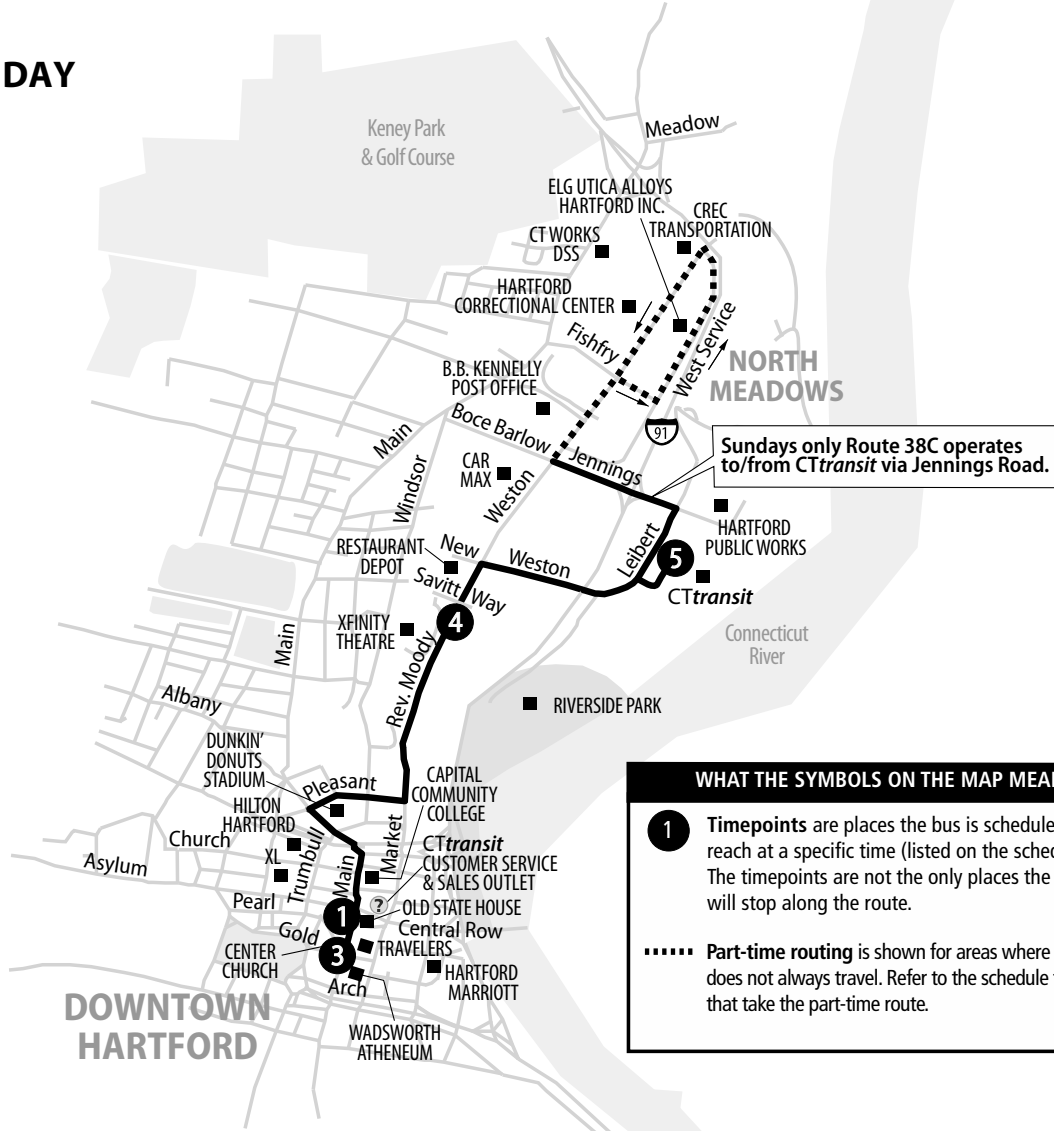

38 WESTON STREET

38 Post Office
38C CTtransit

Bus Schedule Effective March 22, 2020

SUNDAY

WHAT THE SYMBOLS ON THE MAP MEAN

1 Timepoints are places the bus is scheduled to reach at a specific time (listed on the schedule). The timepoints are not the only places the bus will stop along the route.

..... Part-time routing is shown for areas where the bus does not always travel. Refer to the schedule for trips that take the part-time route.

N