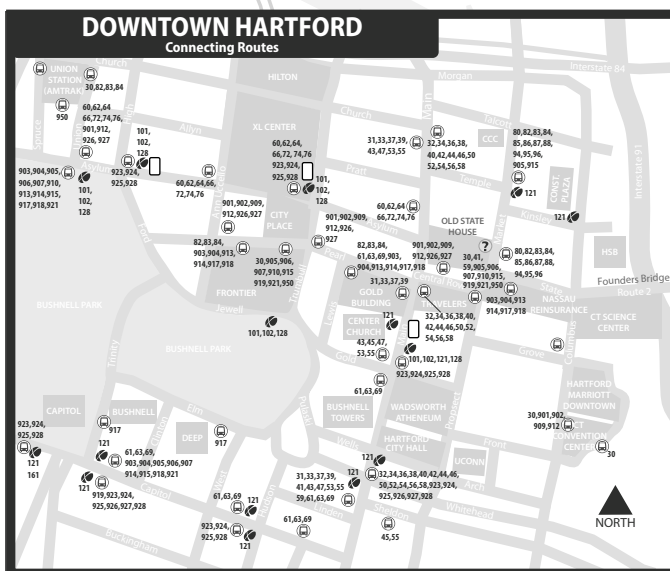

TRANSFER POLICY

Free transfers are valid for unlimited rides on local CTtransit & CTfastrak buses, going in any direction, for two hours from time issued, until printed time and date of expiration. A transfer is issued at the time the fare is paid upon boarding.

Transfer is free from an express bus to a local bus. To transfer from a local bus to an express bus, the local fare is deducted from the express cash fare.

KEY

- TICKET VENDING MACHINE
- CTtransit CUSTOMER SERVICE & SALES OUTLET
- LOCAL OR EXPRESS BUS STOP
- CTfastrak BUS STOP