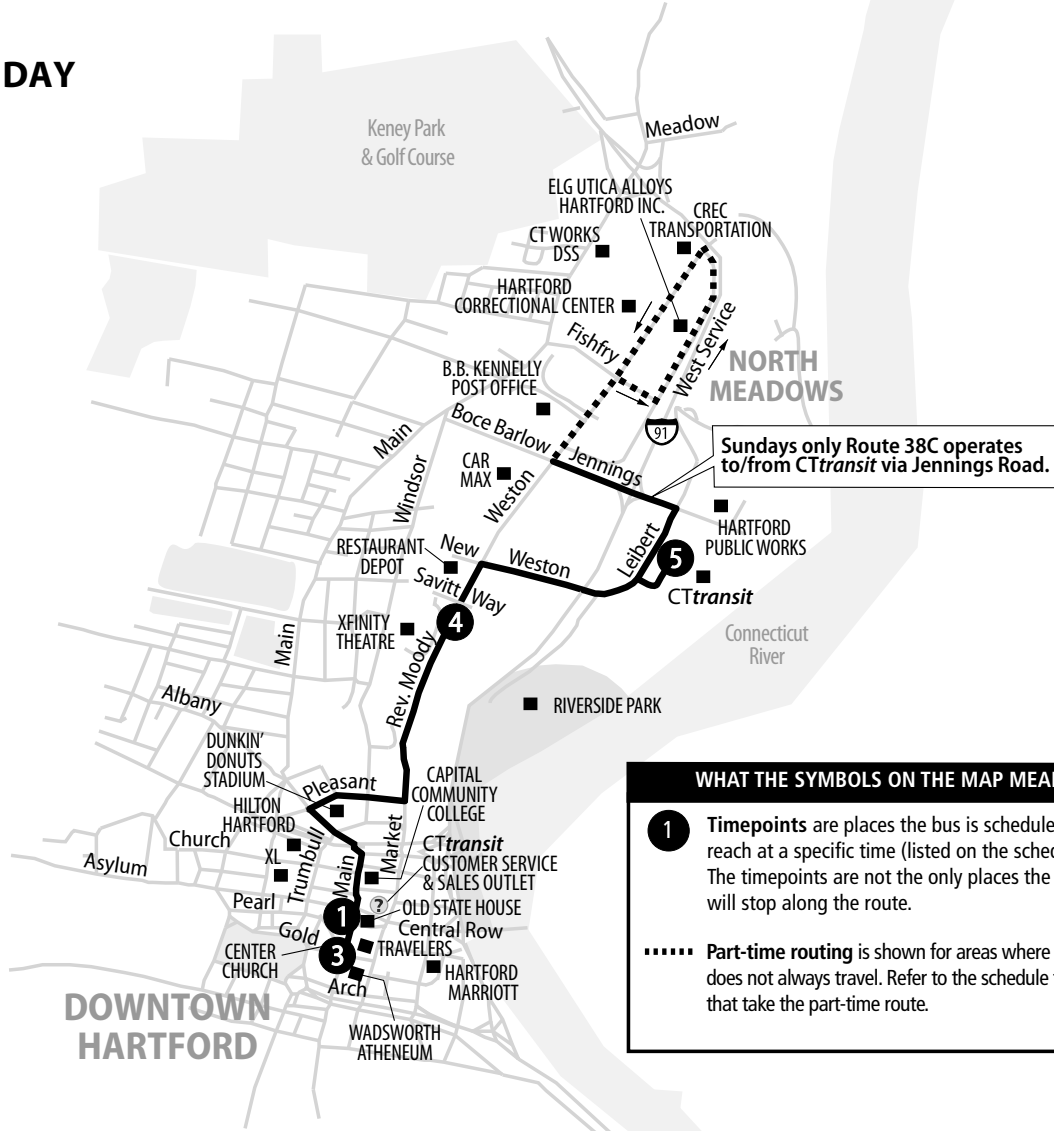

38 WESTON STREET

38 Post Office
38C CTtransit

Bus Schedule Effective March 14, 2021

SUNDAY

Sundays only Route 38C operates to/from CTtransit via Jennings Road.

WHAT THE SYMBOLS ON THE MAP MEAN

1 Timepoints are places the bus is scheduled to reach at a specific time (listed on the schedule). The timepoints are not the only places the bus will stop along the route.

..... Part-time routing is shown for areas where the bus does not always travel. Refer to the schedule for trips that take the part-time route.

N